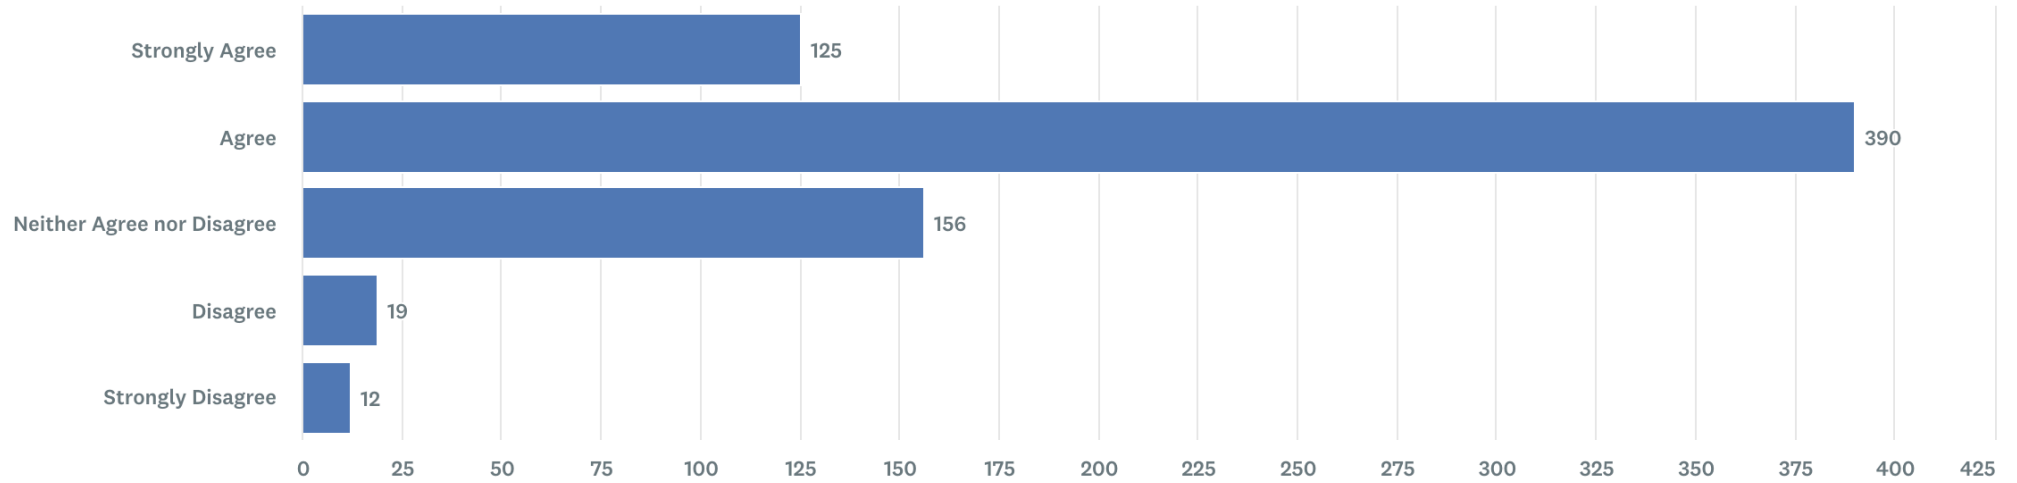

17c. I believe there is balance between local and foreign music on Radyo Sesel

Answer Choices	Percentage	Responses
● Strongly Agree	17.81%	125
● Agree	55.56%	390
● Neither Agree nor Disagree	22.22%	156
● Disagree	2.71%	19
● Strongly Disagree	1.71%	12
Total		702