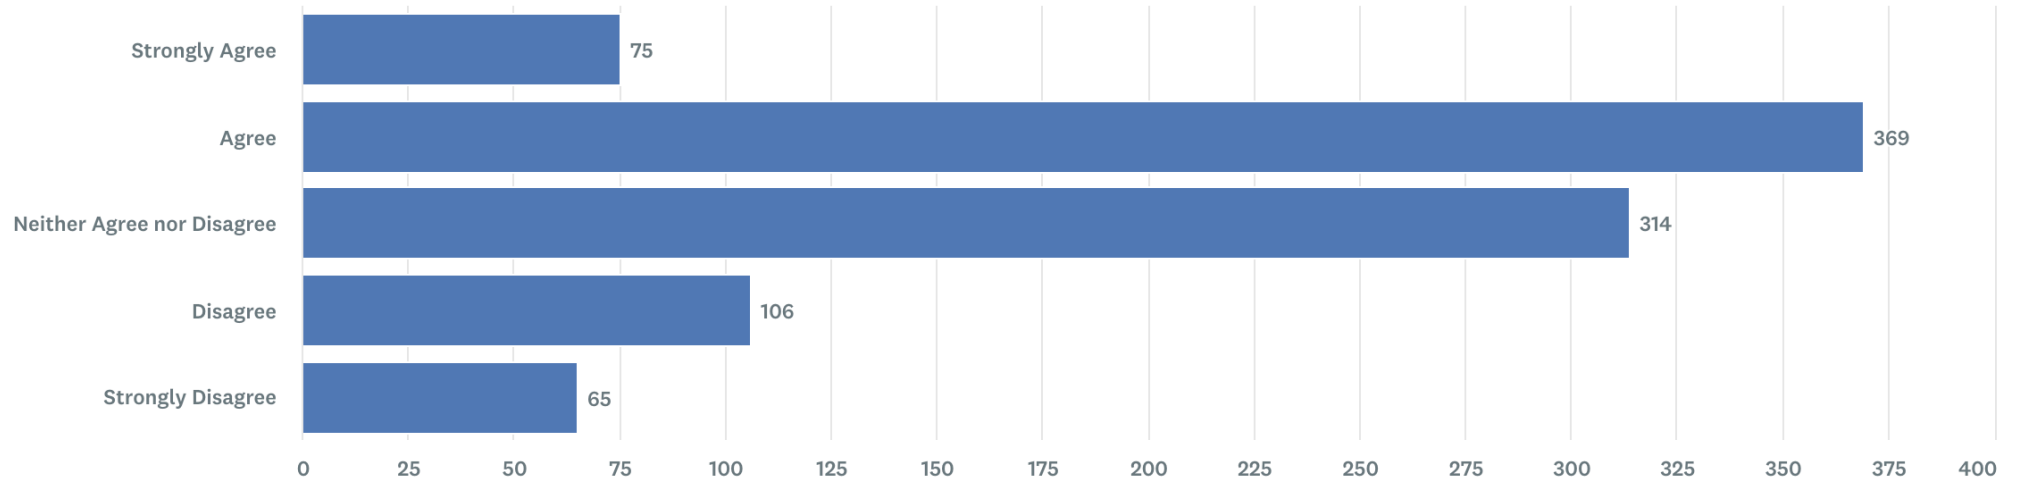

5c. I believe that the international programmes shown on SBC TV are good and interesting to watch

Answer Choices	Percentage	Responses
● Strongly Agree	8.07%	75
● Agree	39.72%	369
● Neither Agree nor Disagree	33.8%	314
● Disagree	11.41%	106
● Strongly Disagree	7%	65
Total		929