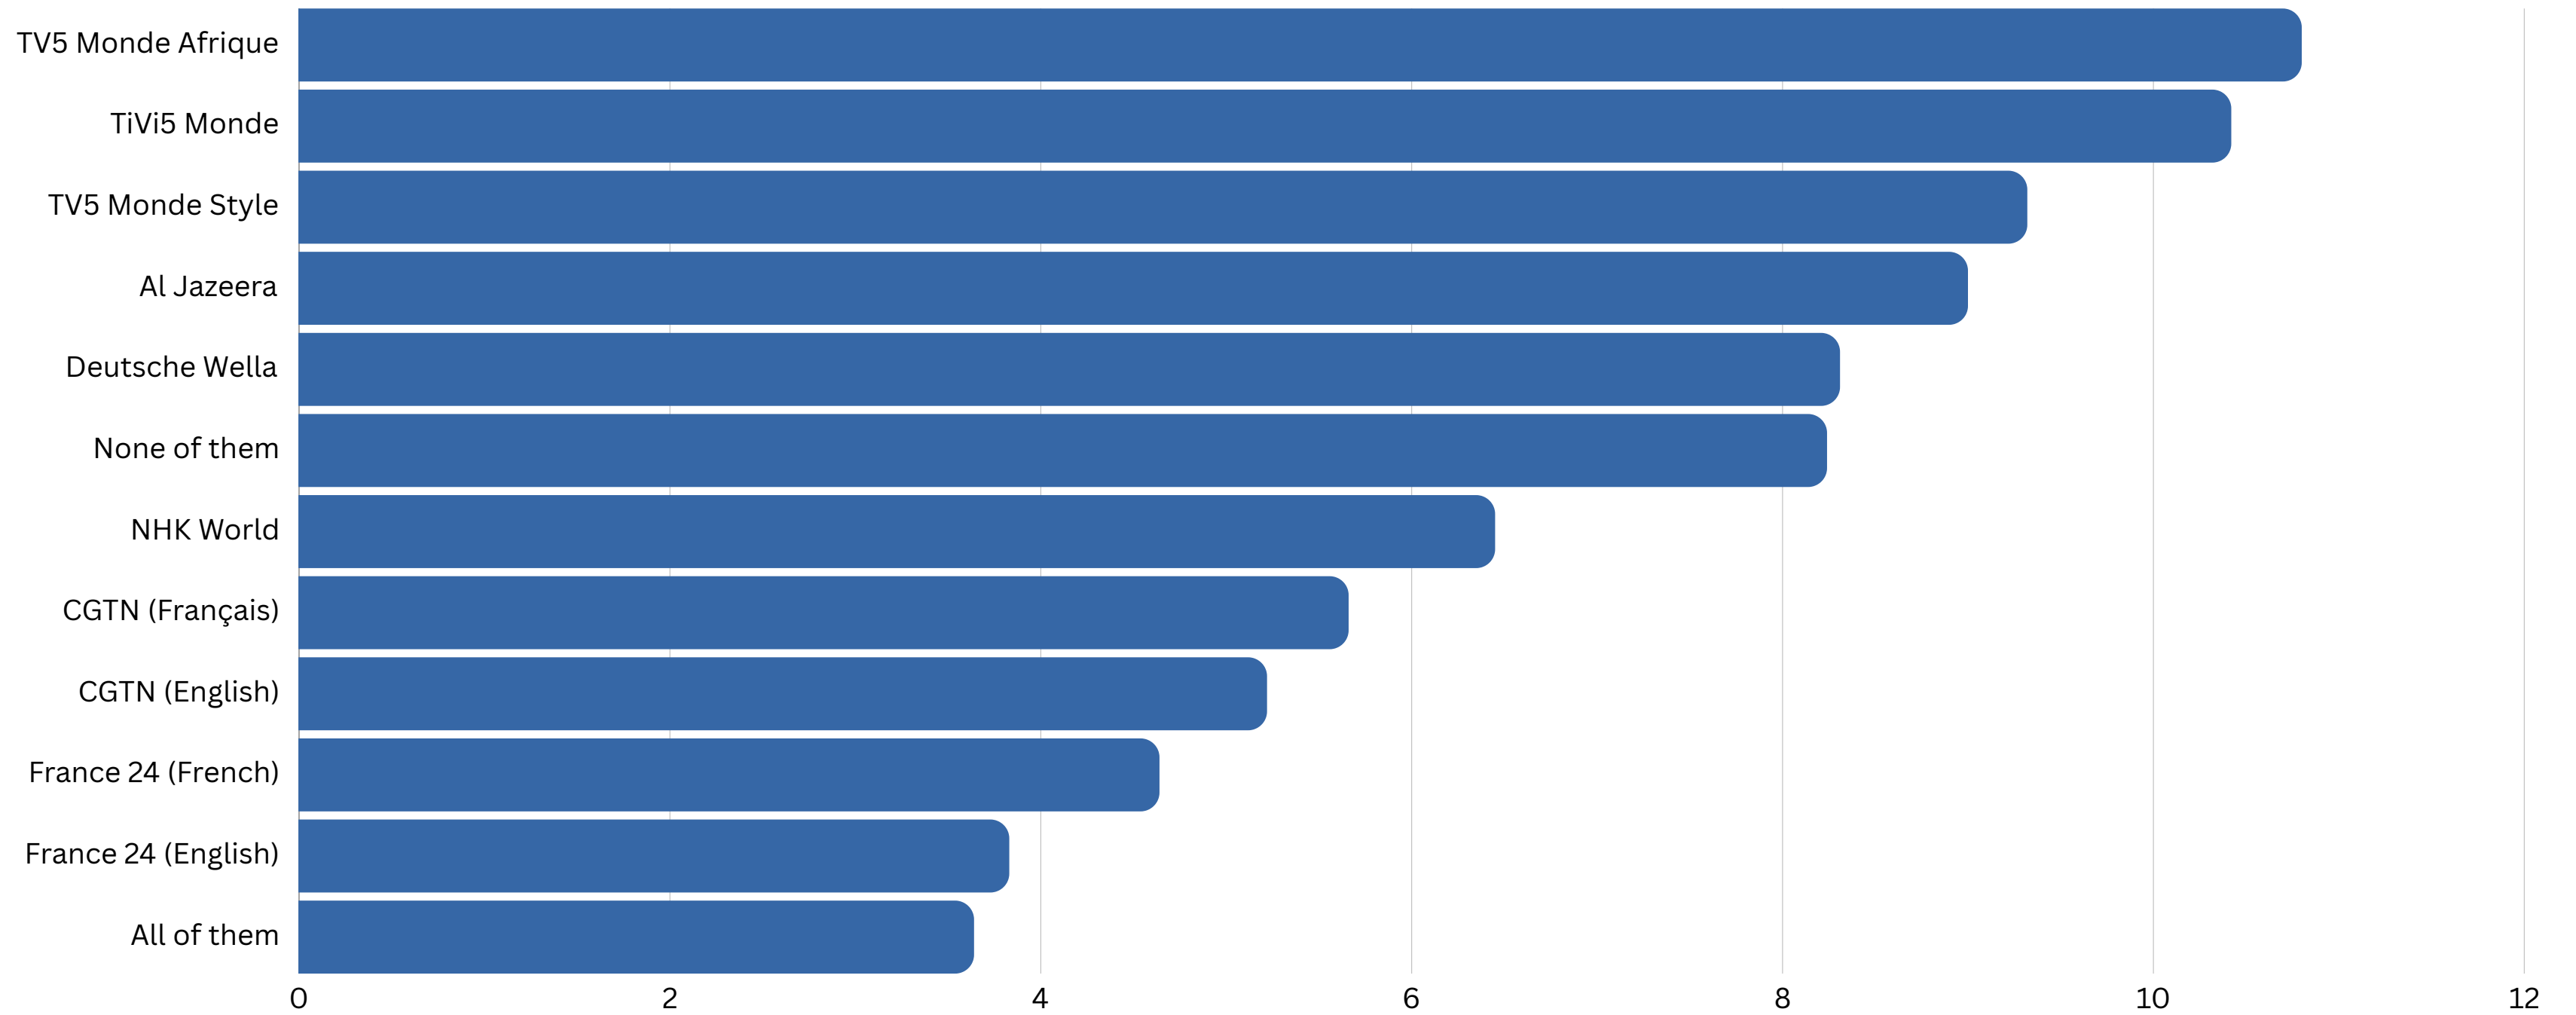

8. Rank the foreign channels on the SBC DTT service from most to least preferred

Option	Rank1	Rank2	Rank3	Rank4	Rank5	Rank6	Rank7	Rank8	Rank9	Rank10	Rank11	Rank12	Total	Score	Avg rank
TV5 Monde Afrique	200	79	35	16	16	5	5	3	1	4	2	4	370	10.8	2.2
TiVi5 Monde	39	209	82	22	17	3	3	1	5	2	0	0	383	10.42	2.58
TV5 Monde Style	5	26	181	76	33	17	7	7	1	1	1	0	355	9.32	3.68
Al Jazeera	104	42	23	26	137	81	12	7	6	1	2	1	442	9	4
Deutsche Wella	12	7	19	161	88	20	15	7	8	4	4	2	347	8.31	4.69
None of them	379	11	3	1	3	1	6	9	9	13	23	161	619	8.24	4.76
NHK World	3	4	4	7	22	156	82	33	16	6	7	2	342	6.45	6.55
CGTN (Français)	3	5	5	9	8	20	143	96	31	16	4	4	344	5.66	7.34
CGTN (English)	5	10	16	11	8	11	29	118	93	34	14	3	352	5.22	7.78
France 24 (French)	8	9	9	12	9	12	17	27	130	86	24	6	349	4.64	8.36
France 24 (English)	7	6	7	11	8	12	13	17	27	142	82	20	352	3.83	9.17
All of them	41	2	1	3	3	8	7	13	12	26	143	78	337	3.64	9.36