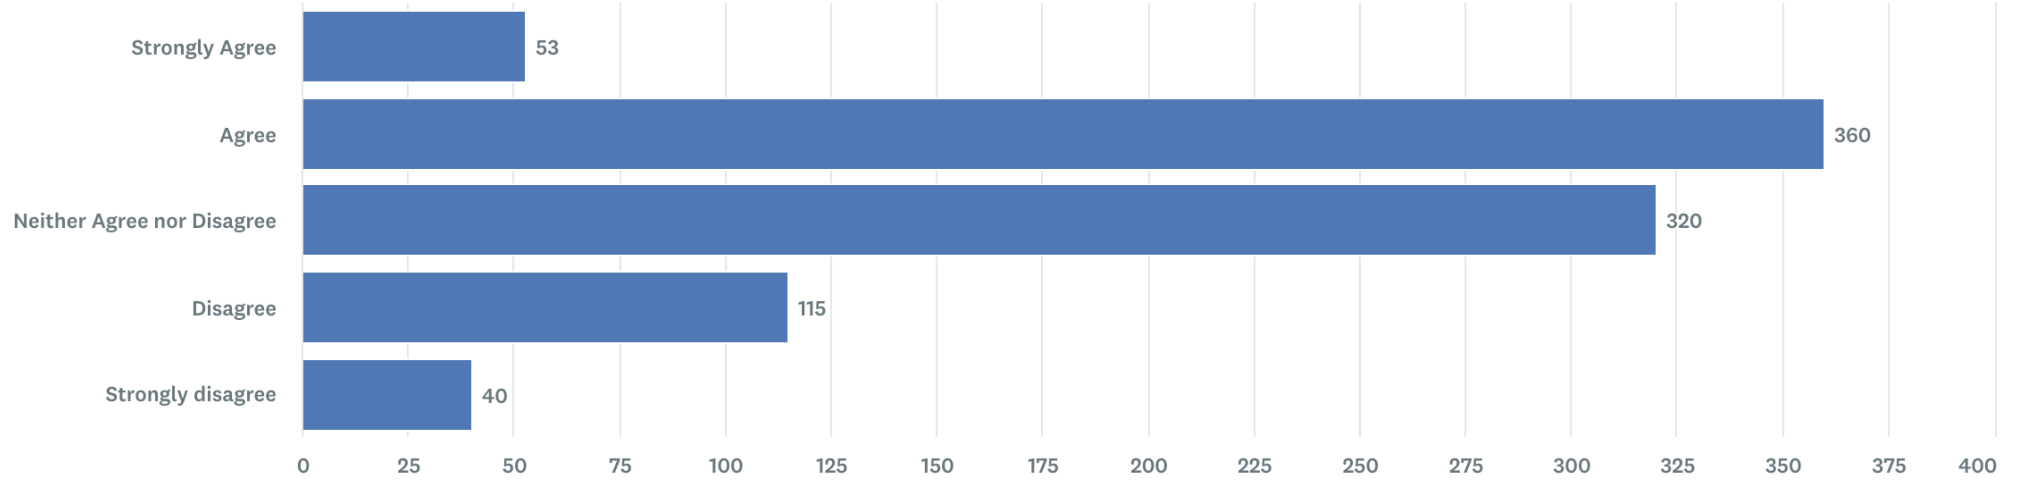

12c. SBC is Objective, Fair and Balanced in its News and Current Affairs Reporting and Coverage

Answer Choices	Percentage	Responses
● Strongly Agree	5.97%	53
● Agree	40.54%	360
● Neither Agree nor Disagree	36.04%	320
● Disagree	12.95%	115
● Strongly disagree	4.5%	40
Total		888