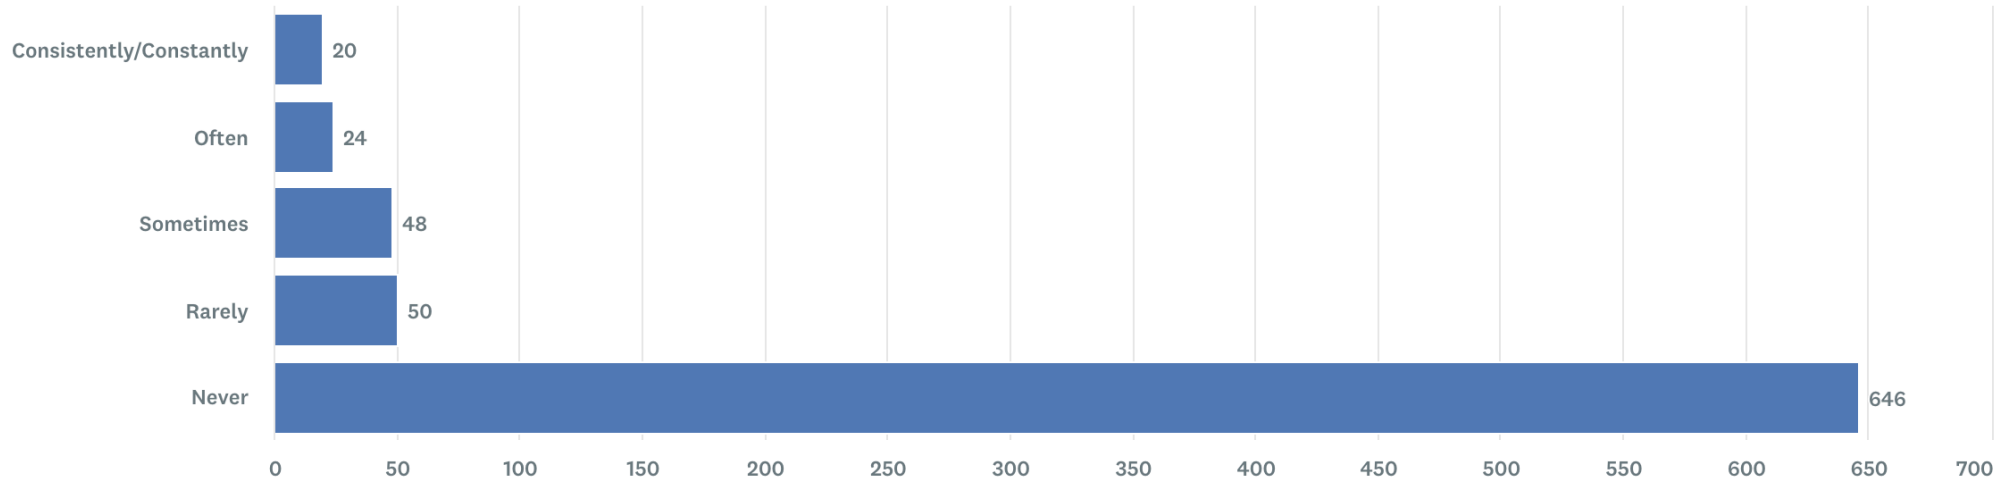

25f. I watch SBC on the SBC+ app

Answer Choices	Percentage	Responses
● Consistently/Constantly	2.54%	20
● Often	3.05%	24
● Sometimes	6.09%	48
● Rarely	6.35%	50
● Never	81.98%	646
Total		788