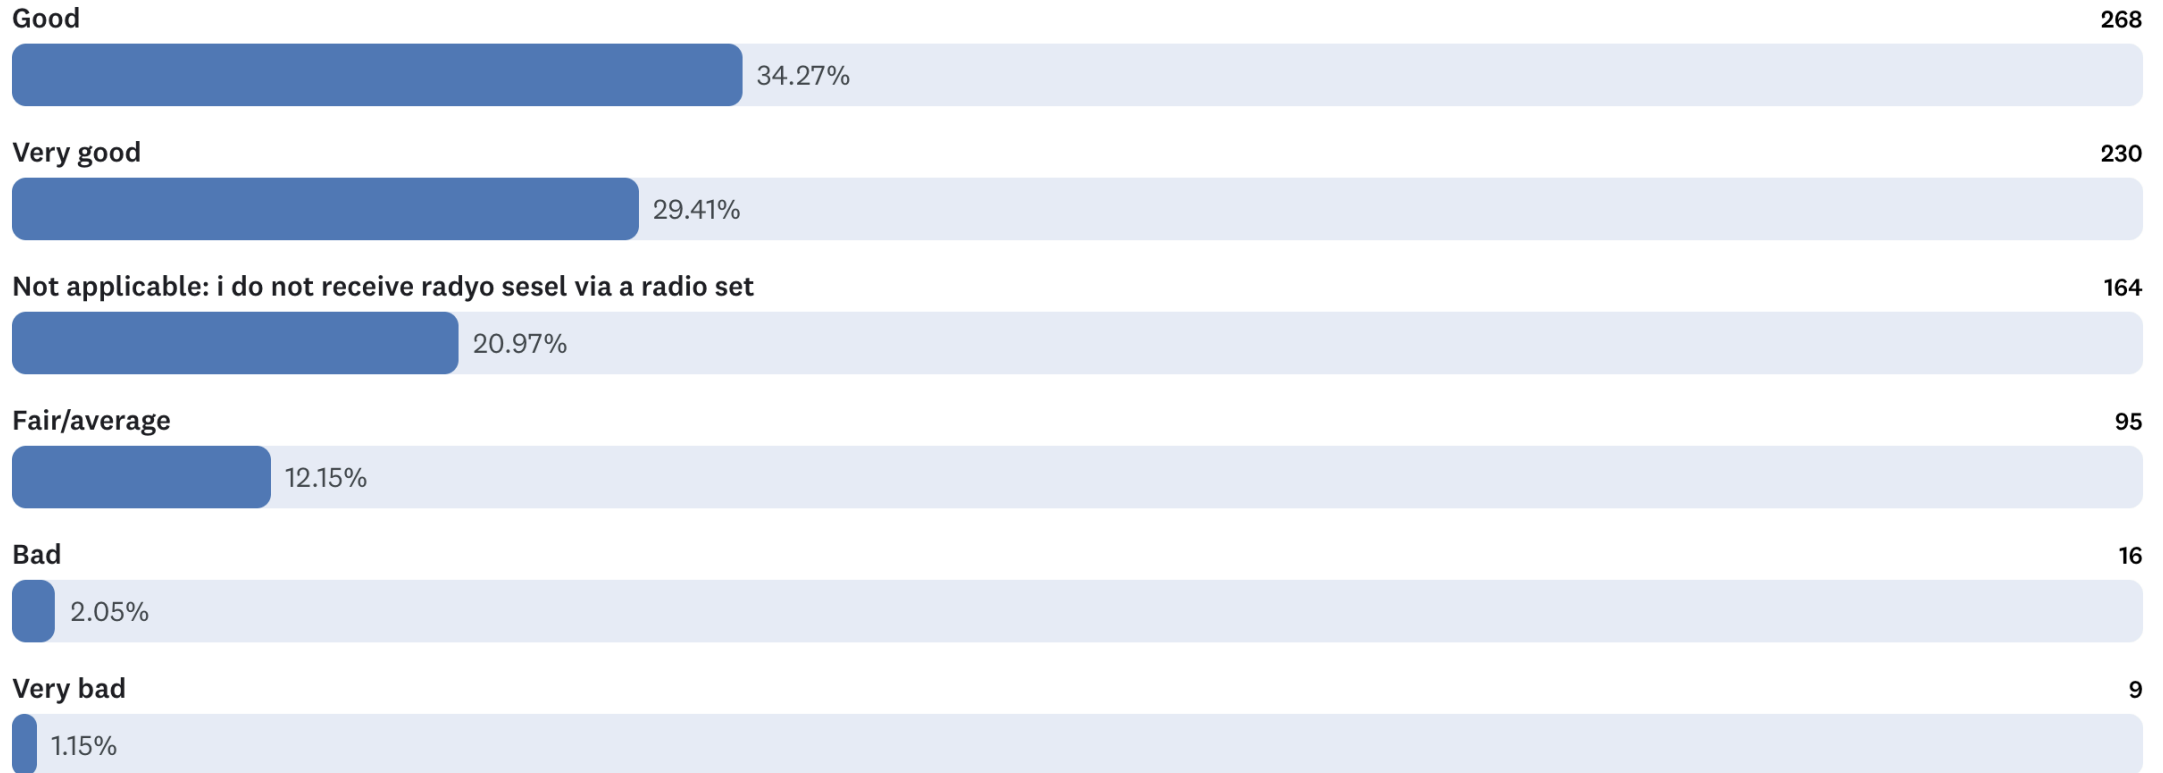

Fm 91.5 (fairyland)

73

15. The Radyo Sesel reception in my home is

Answer count

16. What are your 3 favourite programmes on Radyo Sesel?

Answer count

17a. I believe Radyo Sesel has a good variety of Programmes