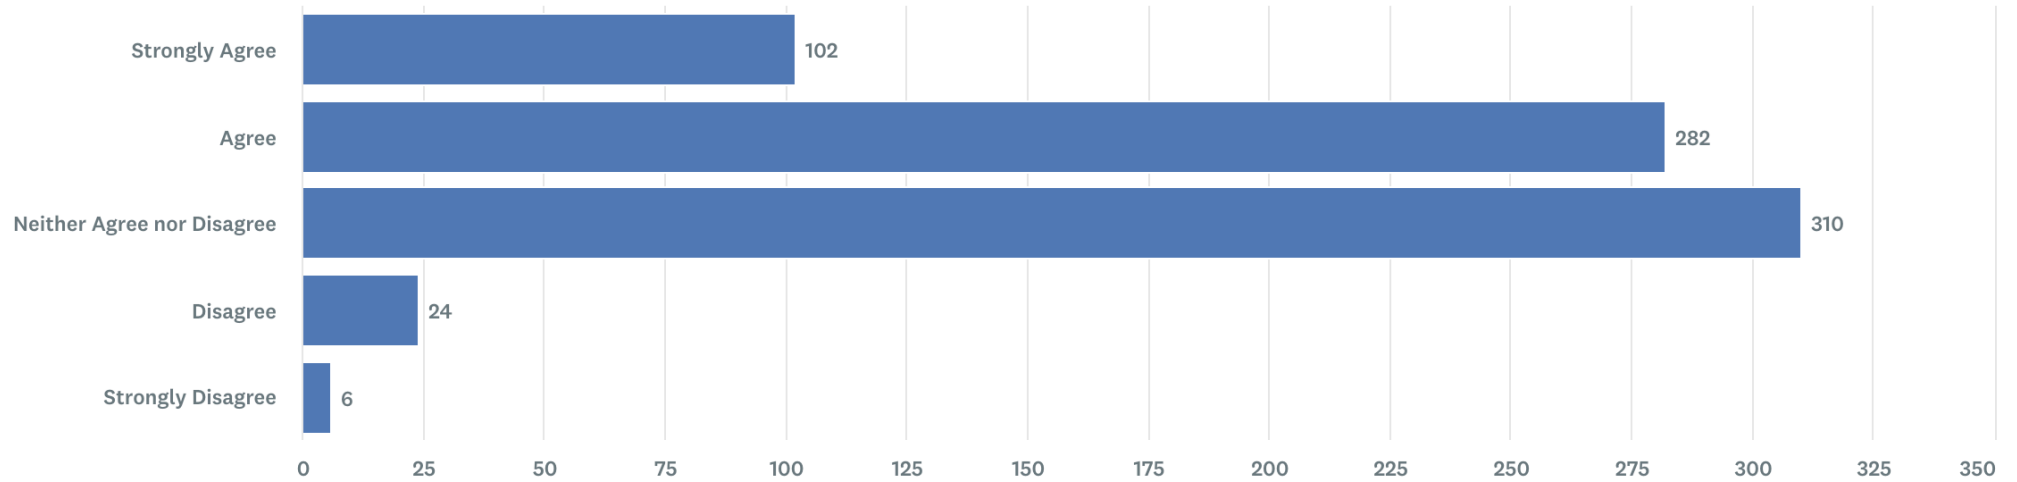

26. I believe SBC's online presence has improved over the past 12 months

Answer Choices	Percentage	Responses
☐ Strongly Agree	14.09%	102
☐ Agree	38.95%	282
☐ Neither Agree nor Disagree	42.82%	310
☐ Disagree	3.31%	24
☐ Strongly Disagree	0.83%	6
Total		724