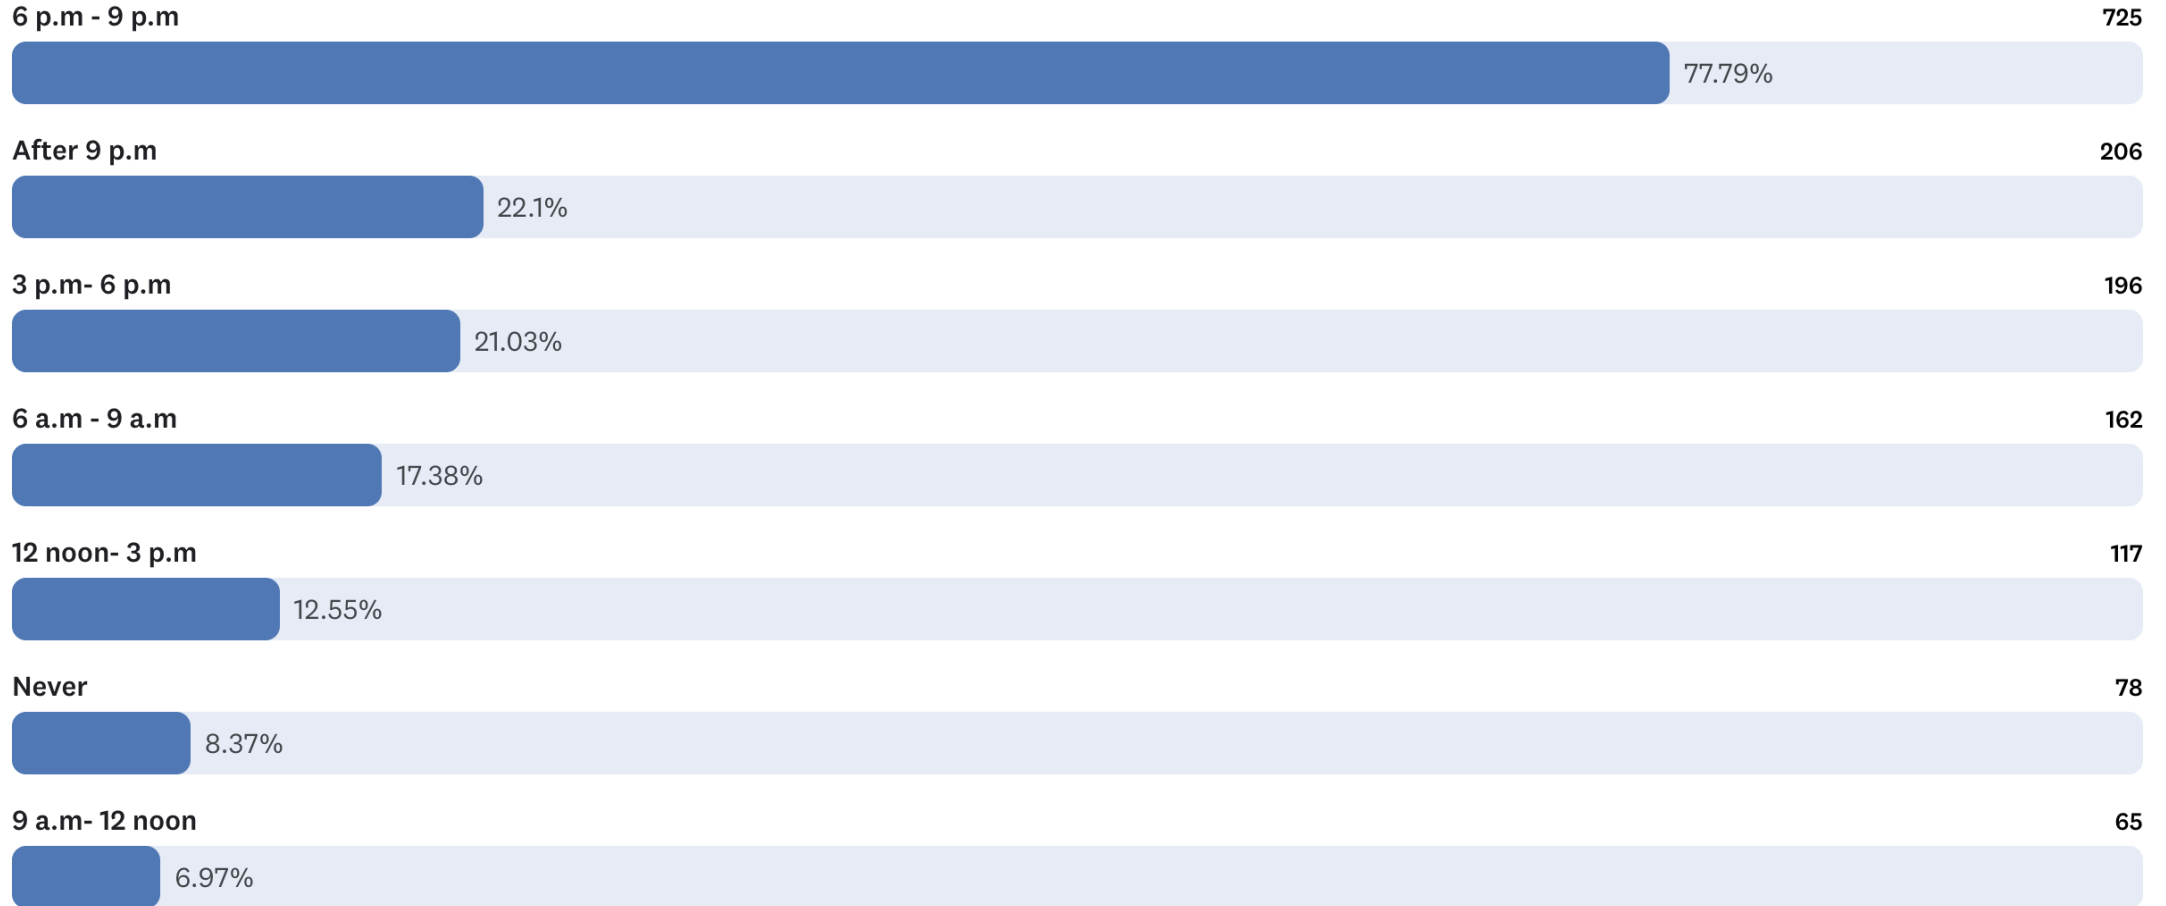

1. I watch SBC TV via (tick all applicable)

Answer count

2. The SBC DTT reception, (via aerial or set top box) in my home is

Answer count

3. I prefer to watch (time)SBC1 from

Answer count

4. I prefer to watch (time)SBC2 from