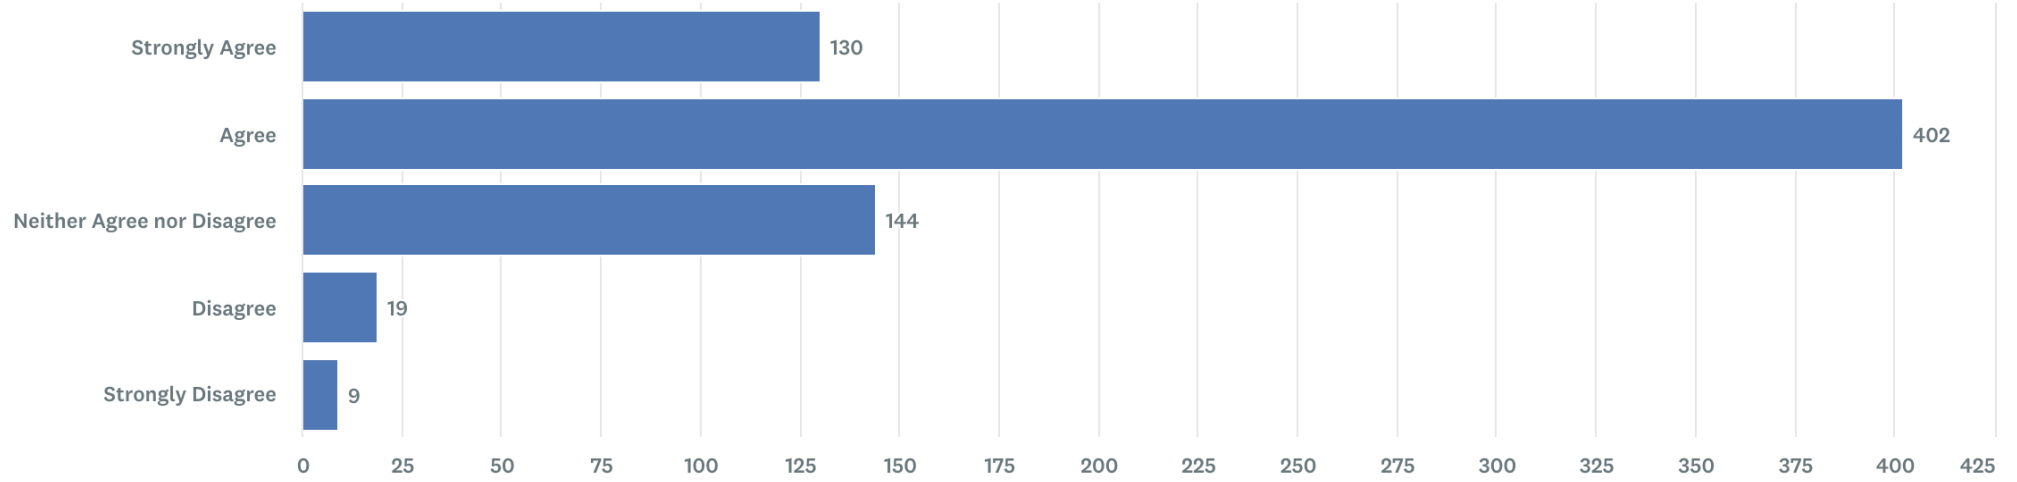

17b. I believe Radyo Sesel plays a good variety of different genres of music

Answer Choices	Percentage	Responses
● Strongly Agree	18.47%	130
● Agree	57.1%	402
● Neither Agree nor Disagree	20.45%	144
● Disagree	2.7%	19
● Strongly Disagree	1.28%	9
Total		704