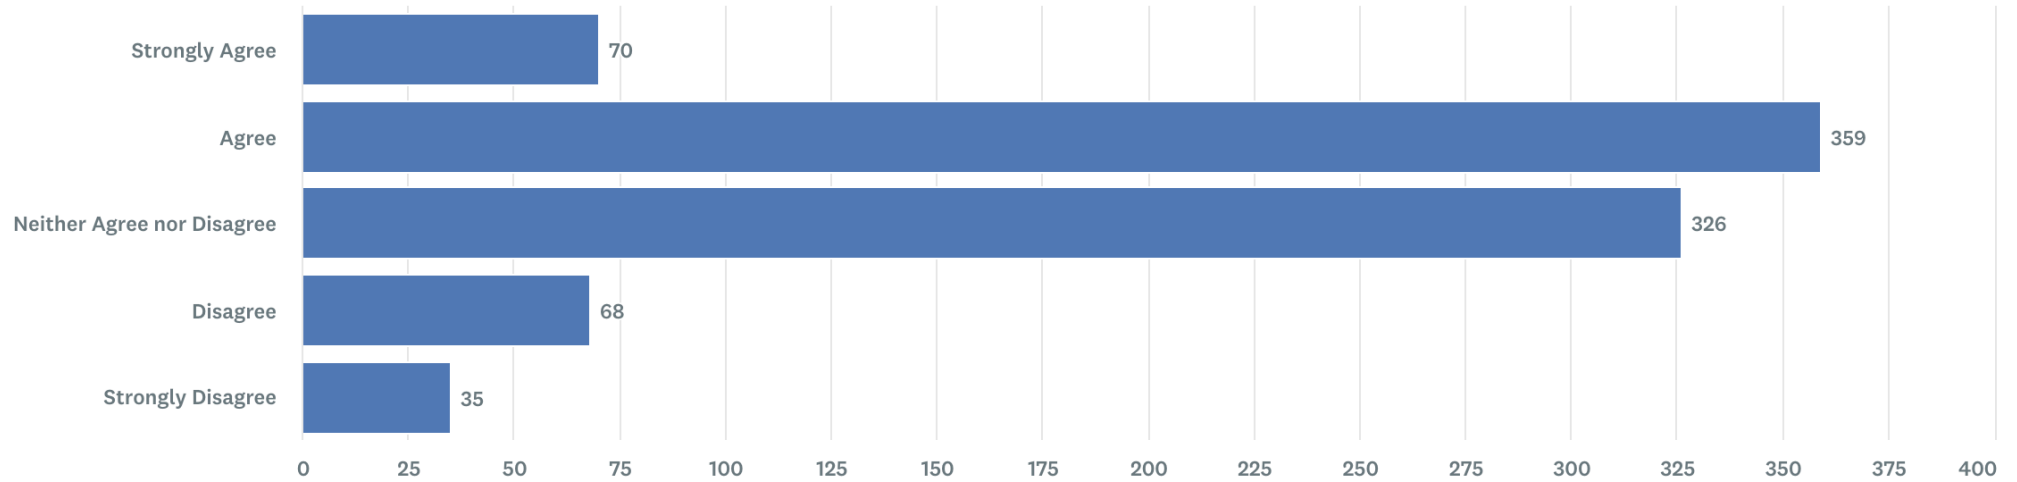

28e. SBC is delivering on Article 168(1) of the Constitution, in that: it affords opportunities and facilities for the pi

Answer Choices	Percentage	Responses
● Strongly Agree	8.16%	70
● Agree	41.84%	359
● Neither Agree nor Disagree	38%	326
● Disagree	7.93%	68
● Strongly Disagree	4.08%	35
Total		858