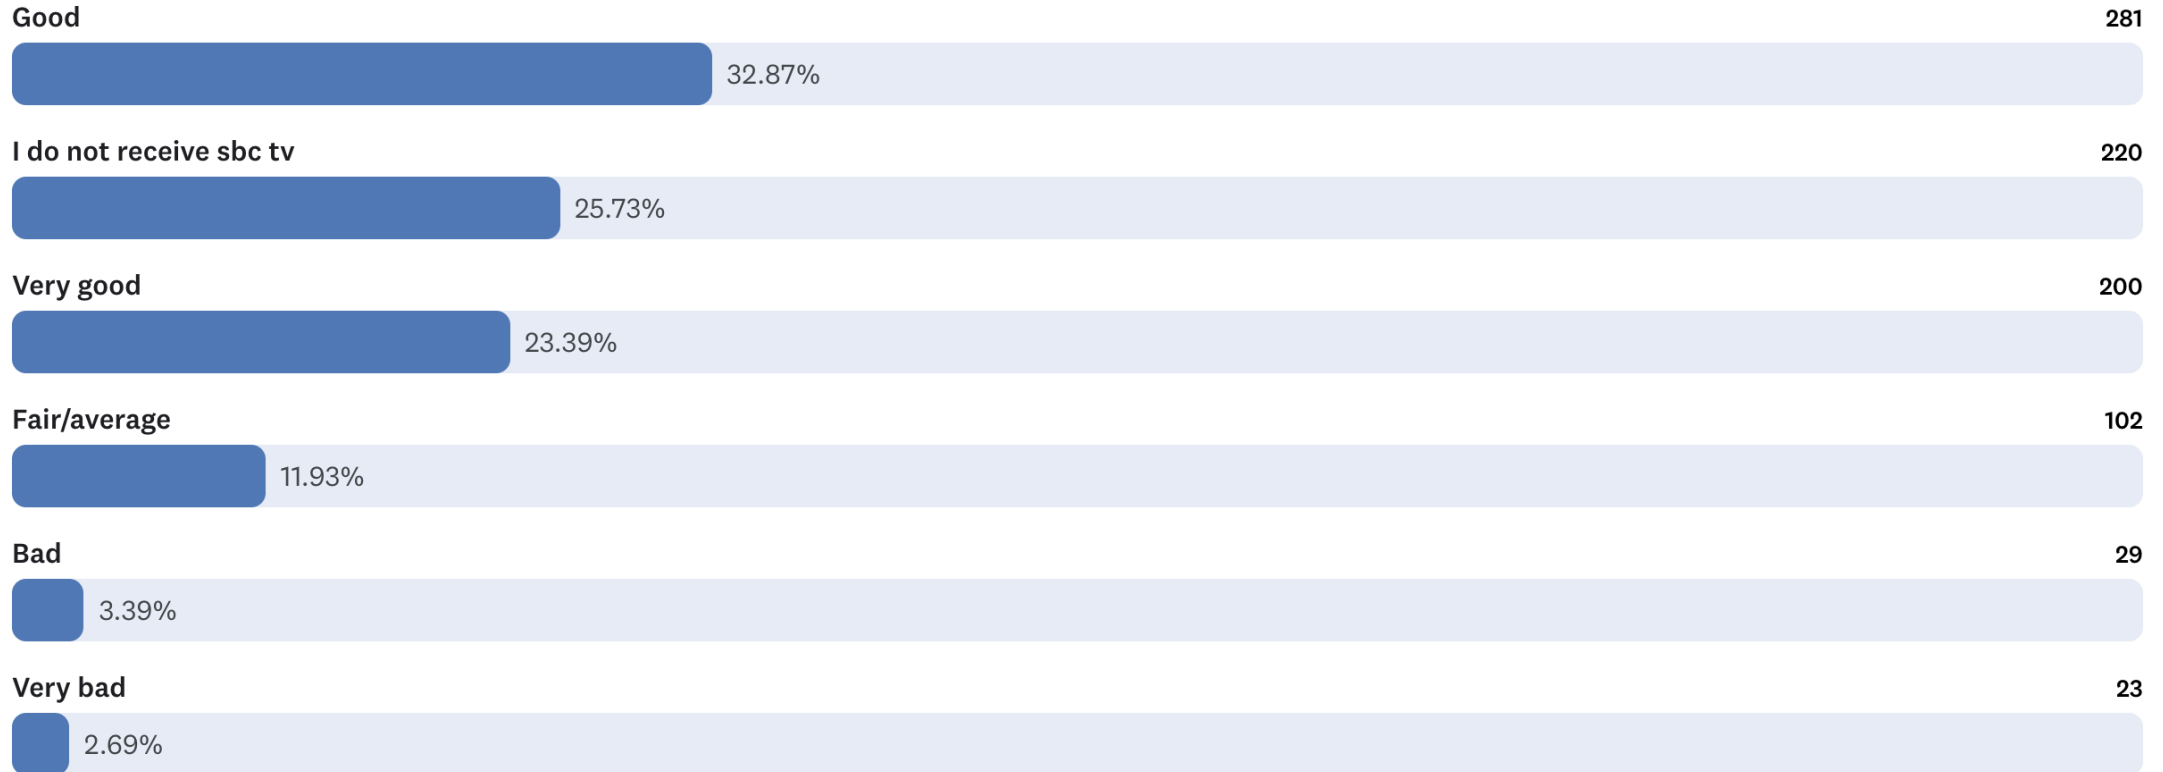

1. I watch SBC TV via (tick all applicable)

Answer count

2. The SBC DTT reception, (via aerial or set top box) in my home is

Answer count

3. I prefer to watch (time)SBC1 from

Answer count

4. I prefer to watch (time)SBC2 from