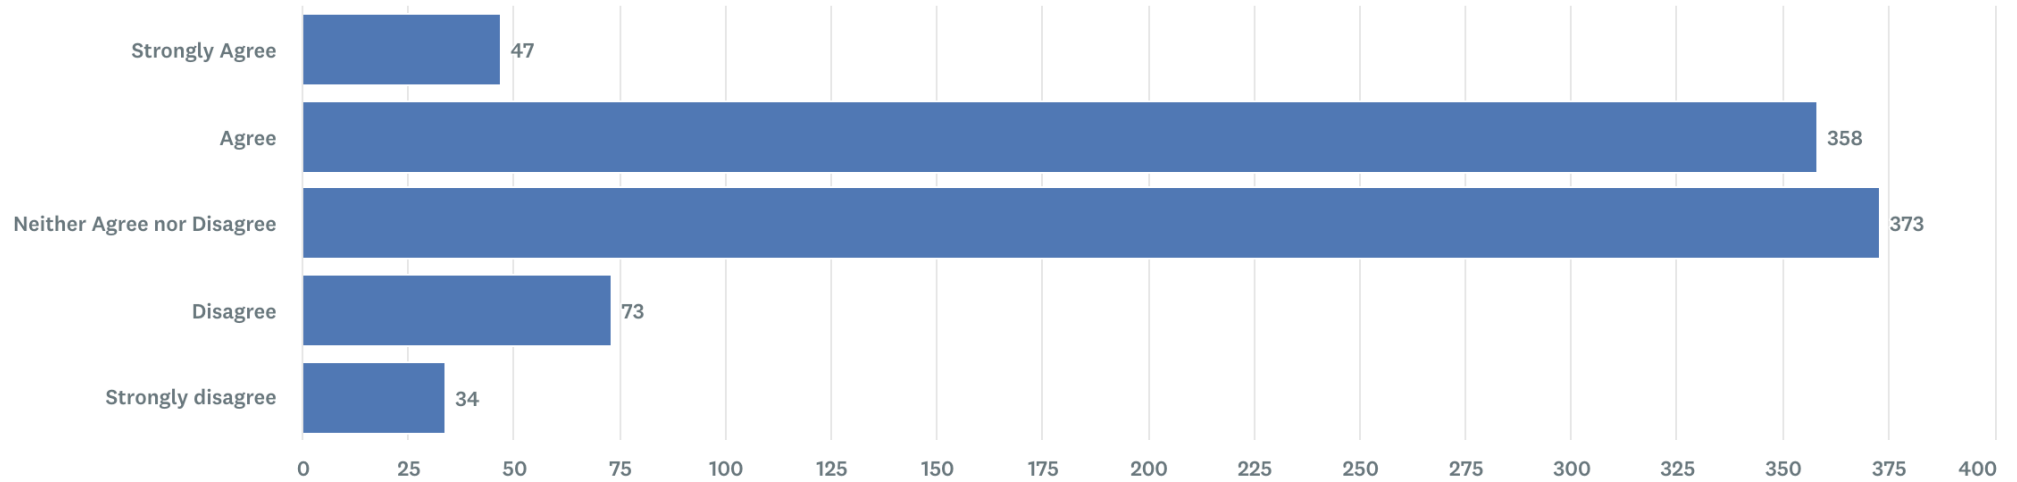

12g. The Current Affairs Programmes are Compelling and Relevant

Answer Choices	Percentage	Responses
● Strongly Agree	5.31%	47
● Agree	40.45%	358
● Neither Agree nor Disagree	42.15%	373
● Disagree	8.25%	73
● Strongly disagree	3.84%	34
Total		885