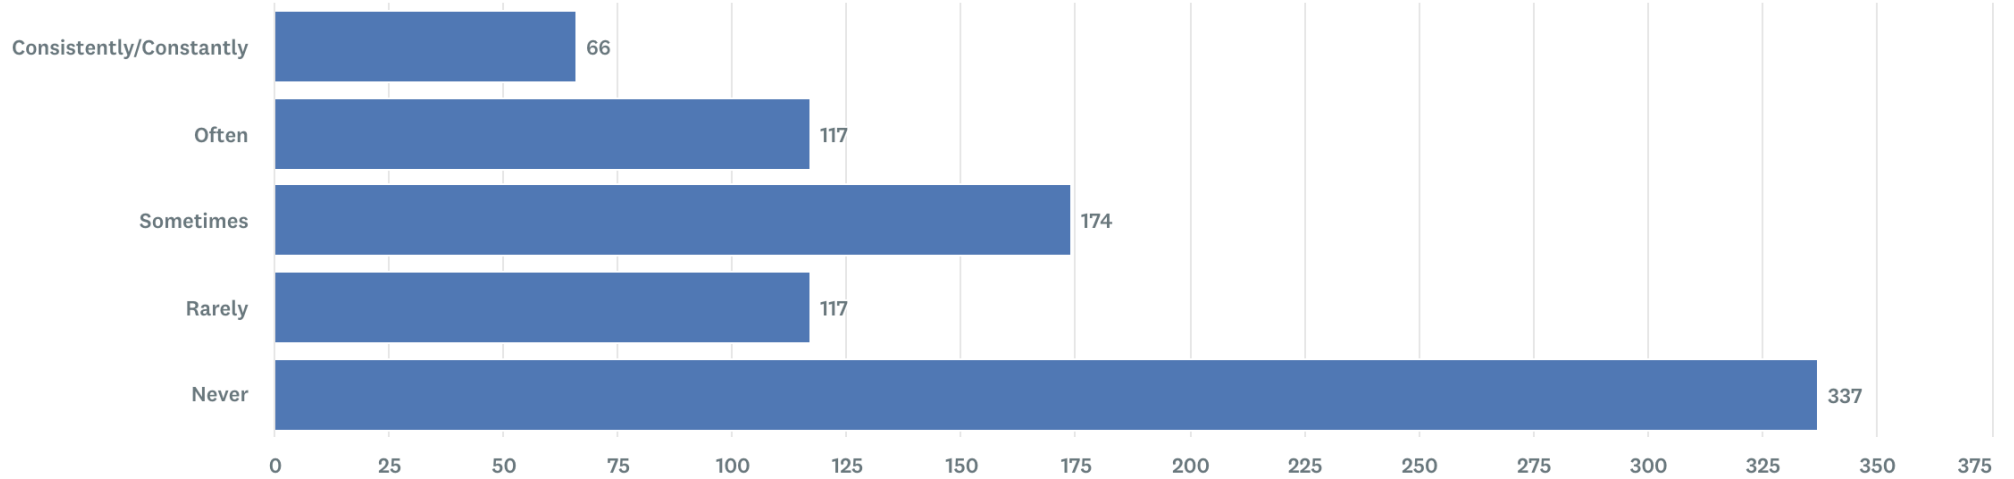

25a. I view SBC's Facebook page

Answer Choices	Percentage	Responses
● Consistently/Constantly	11.08%	90
● Often	12.44%	101
● Sometimes	18.23%	148
● Rarely	13.05%	106
● Never	45.2%	367
Total		812

25b. I watch content on the SBC's YouTube Page