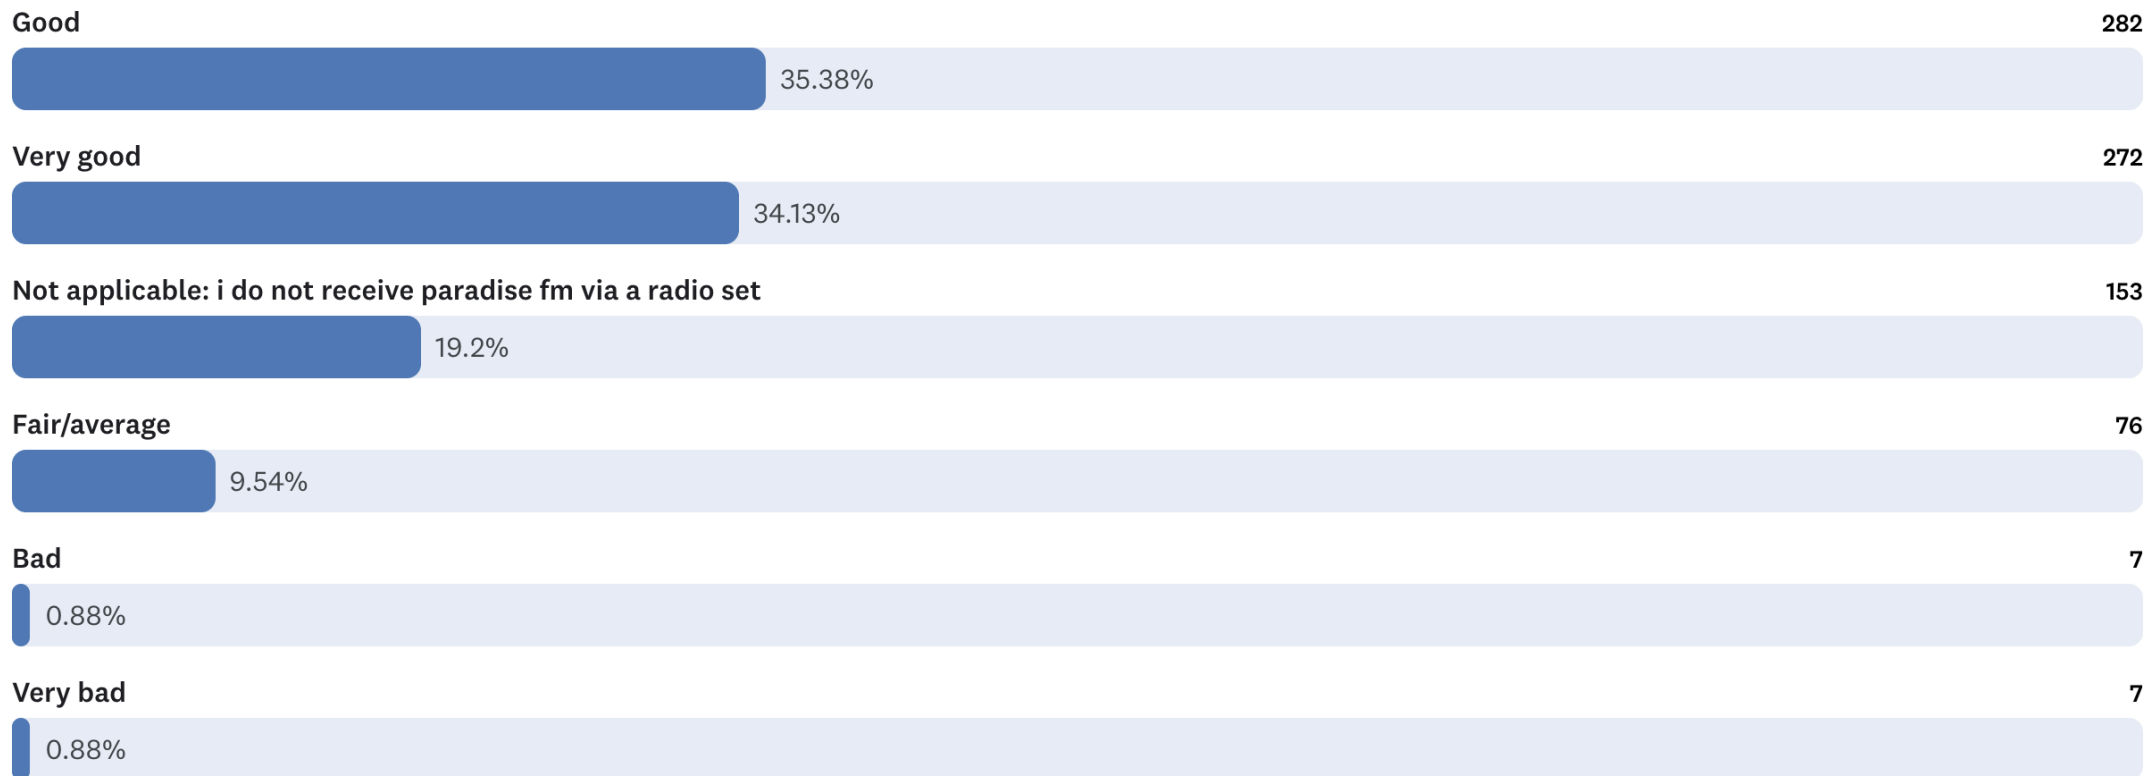

20. The Paradise FM reception in my home is

Answer count