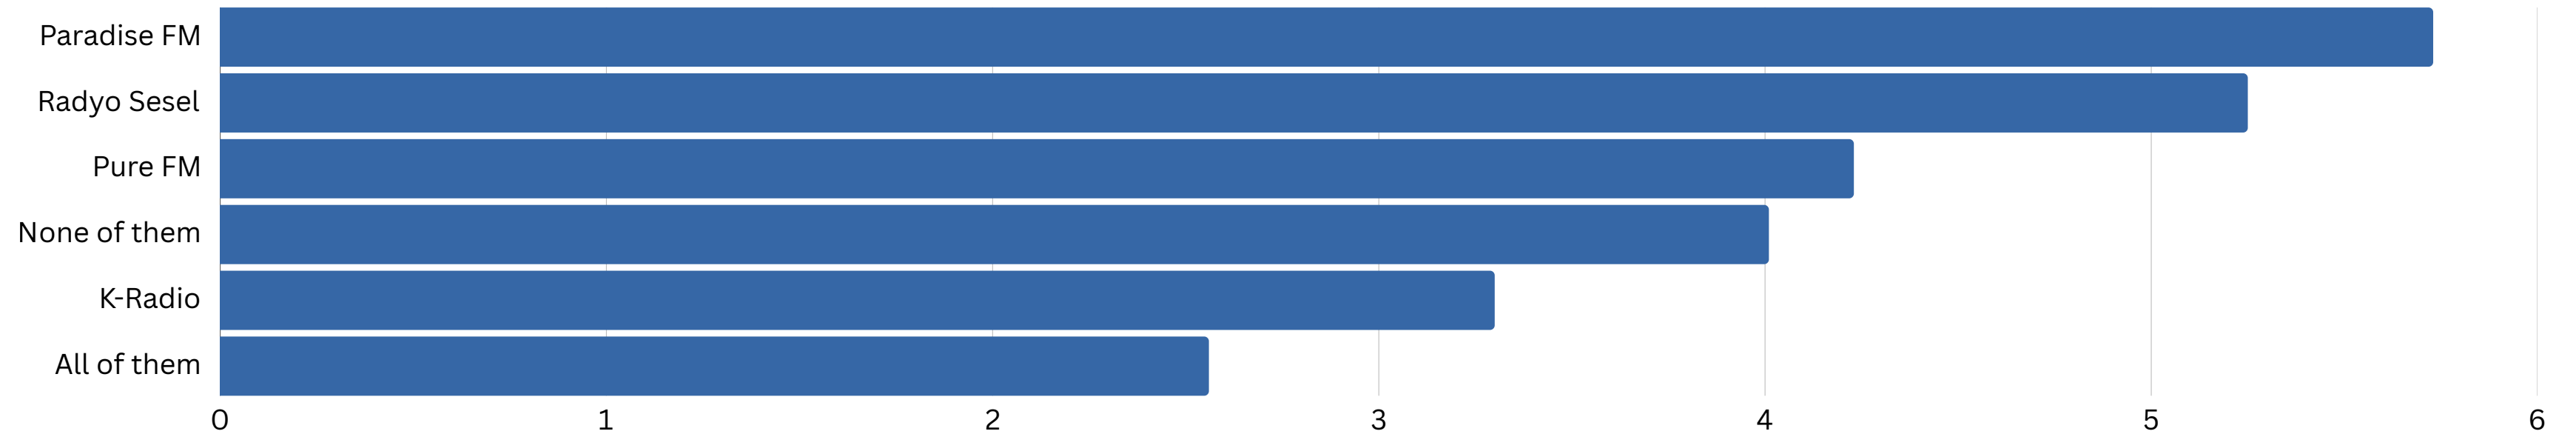

24. Which is your Favourite Local Radio Station? List in order of preference

Option	Rank1	Rank2	Rank3	Rank4	Rank5	Rank6	Total	Score	Avg rank
Paradise FM	468	118	10	4	2	1	603	5.73	1.27
Radyo Sesel	230	269	46	15	1	2	563	5.25	1.75
Pure FM	13	59	140	23	2	1	238	4.23	2.77
None of them	95	0	2	8	63	18	186	4.01	2.99
K-Radio	5	15	25	103	15	3	166	3.3	3.7
All of them	37	0	0	3	13	78	131	2.56	4.44