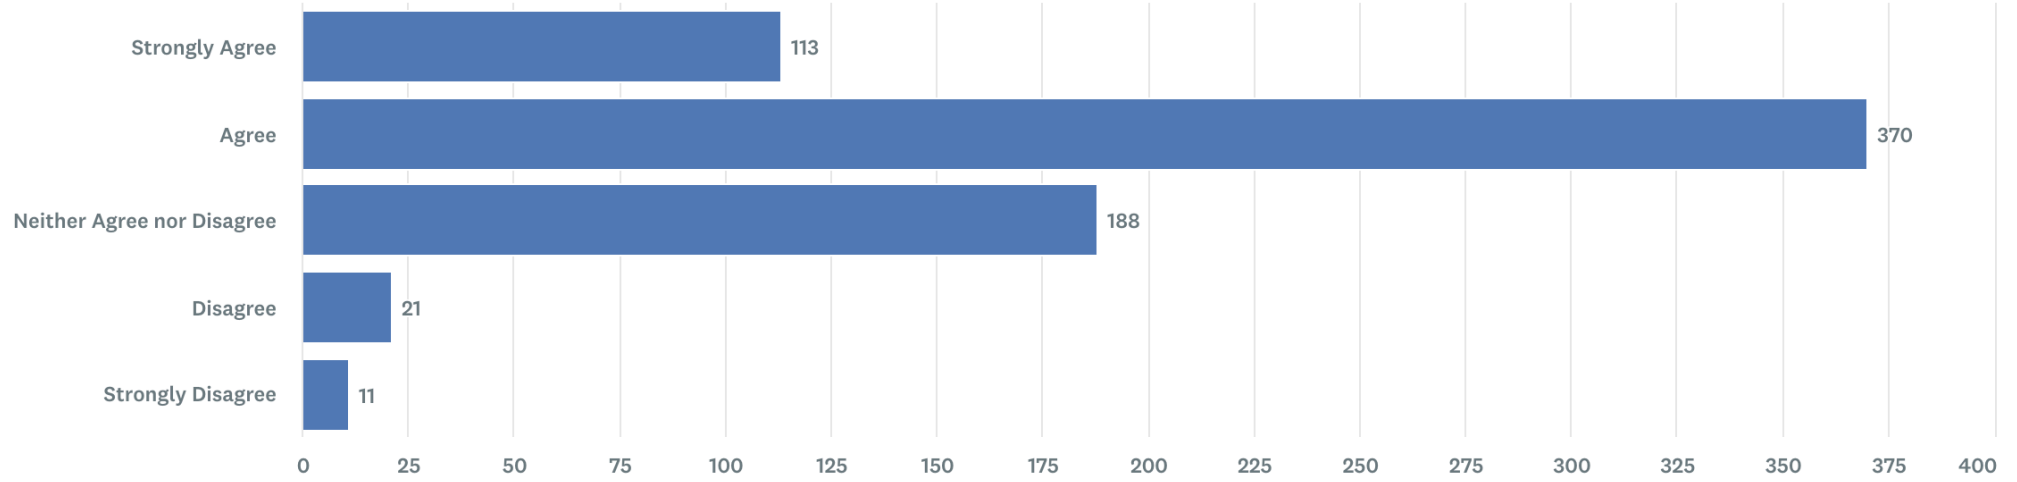

17d. I believe that Radyo Sesel has improved over the past 12 months

Answer Choices	Percentage	Responses
● Strongly Agree	16.07%	113
● Agree	52.63%	370
● Neither Agree nor Disagree	26.74%	188
● Disagree	2.99%	21
● Strongly Disagree	1.56%	11
Total		703