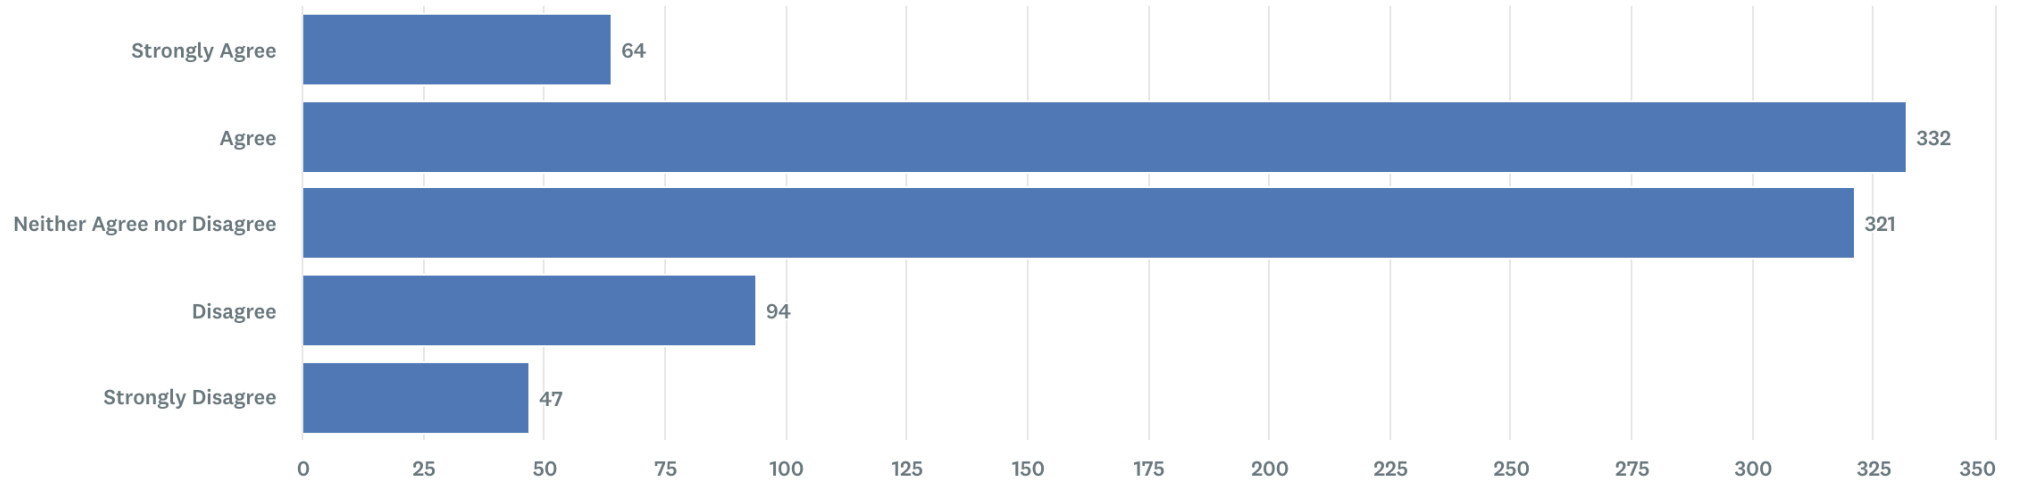

28d. SBC is delivering on Article 168(1) of the Constitution, in that: it is operating independently of the State and

Answer Choices	Percentage	Responses
● Strongly Agree	7.46%	64
● Agree	38.69%	332
● Neither Agree nor Disagree	37.41%	321
● Disagree	10.96%	94
● Strongly Disagree	5.48%	47
Total		858