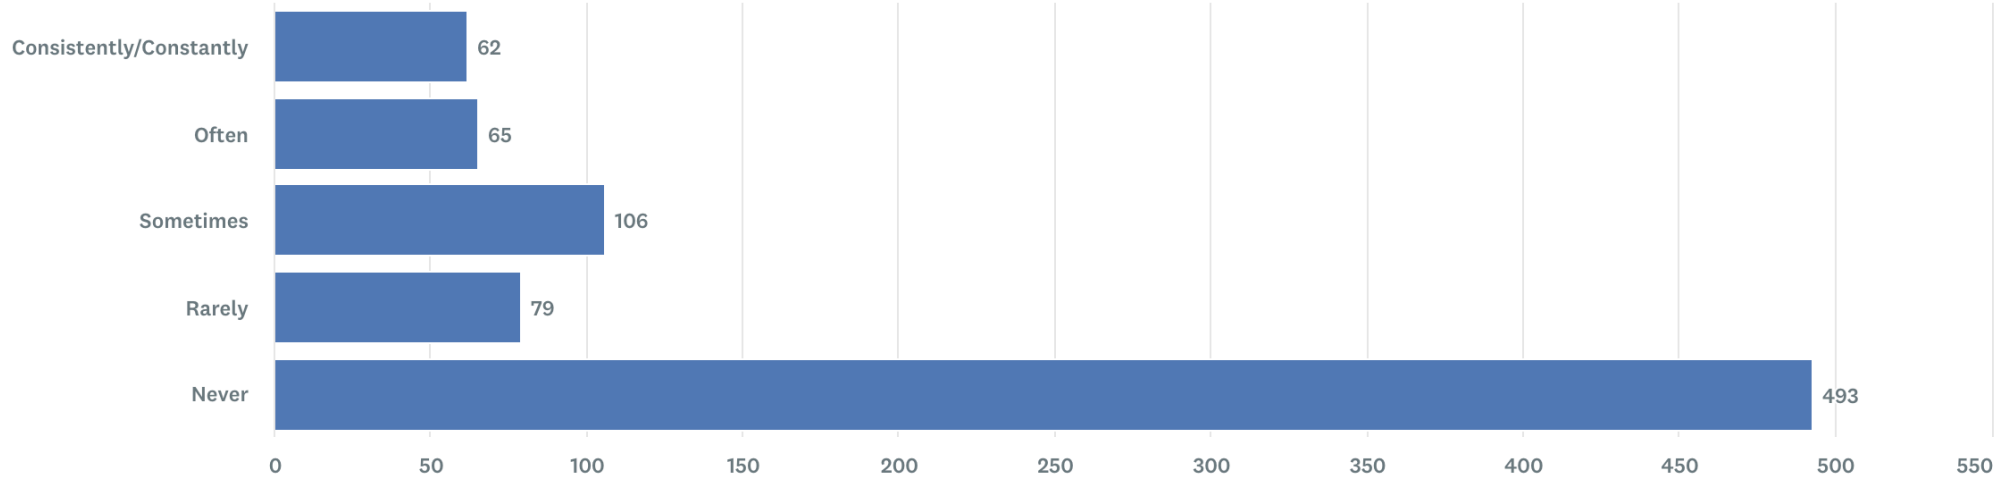

25d. I listen to Radyo Sesel and/or Paradise FM via the SBC Radio App

Answer Choices	Percentage	Responses
● Consistently/Constantly	7.7%	62
● Often	8.07%	65
● Sometimes	13.17%	106
● Rarely	9.81%	79
● Never	61.24%	493
Total		805