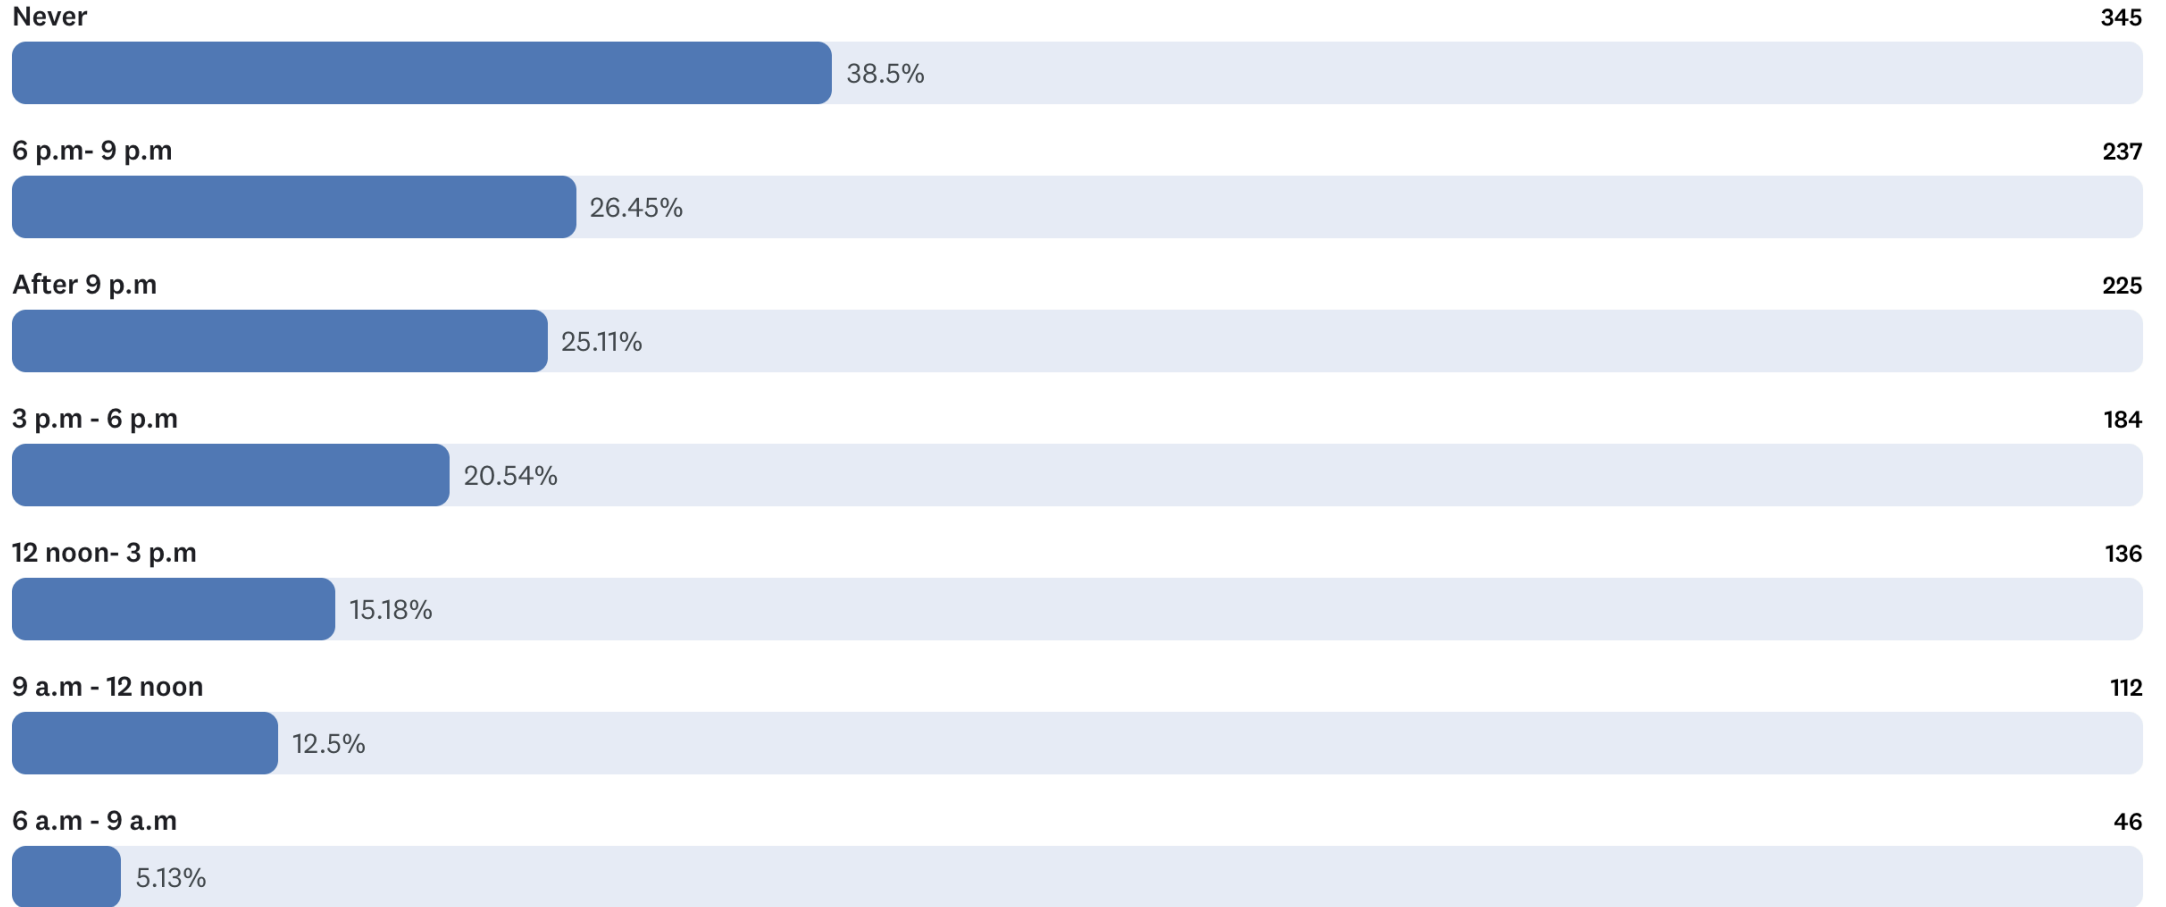

4. I prefer to watch (time)SBC2 from

Answer count