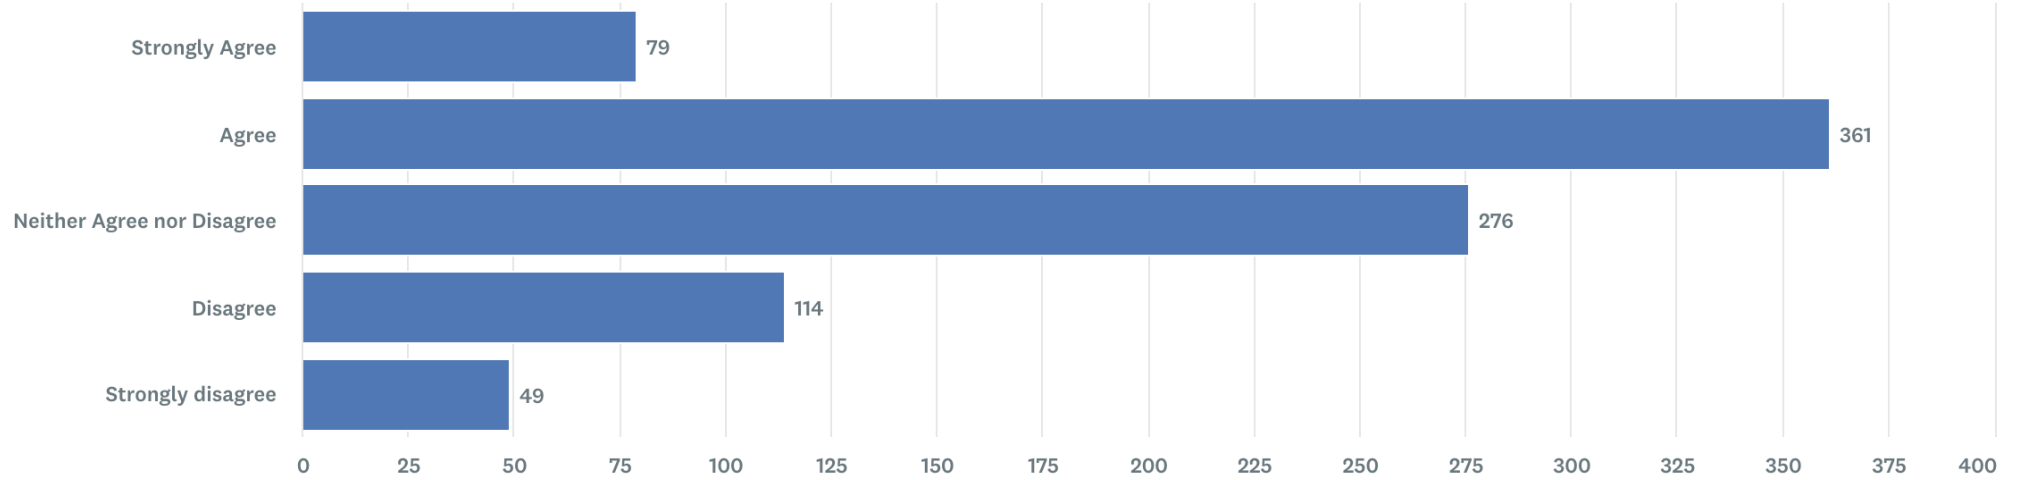

12d. SBC covers enough Local News SBC covers enough Sports News

Answer Choices	Percentage	Responses
● Strongly Agree	8.99%	79
● Agree	41.07%	361
● Neither Agree nor Disagree	31.4%	276
● Disagree	12.97%	114
● Strongly disagree	5.57%	49
Total		879