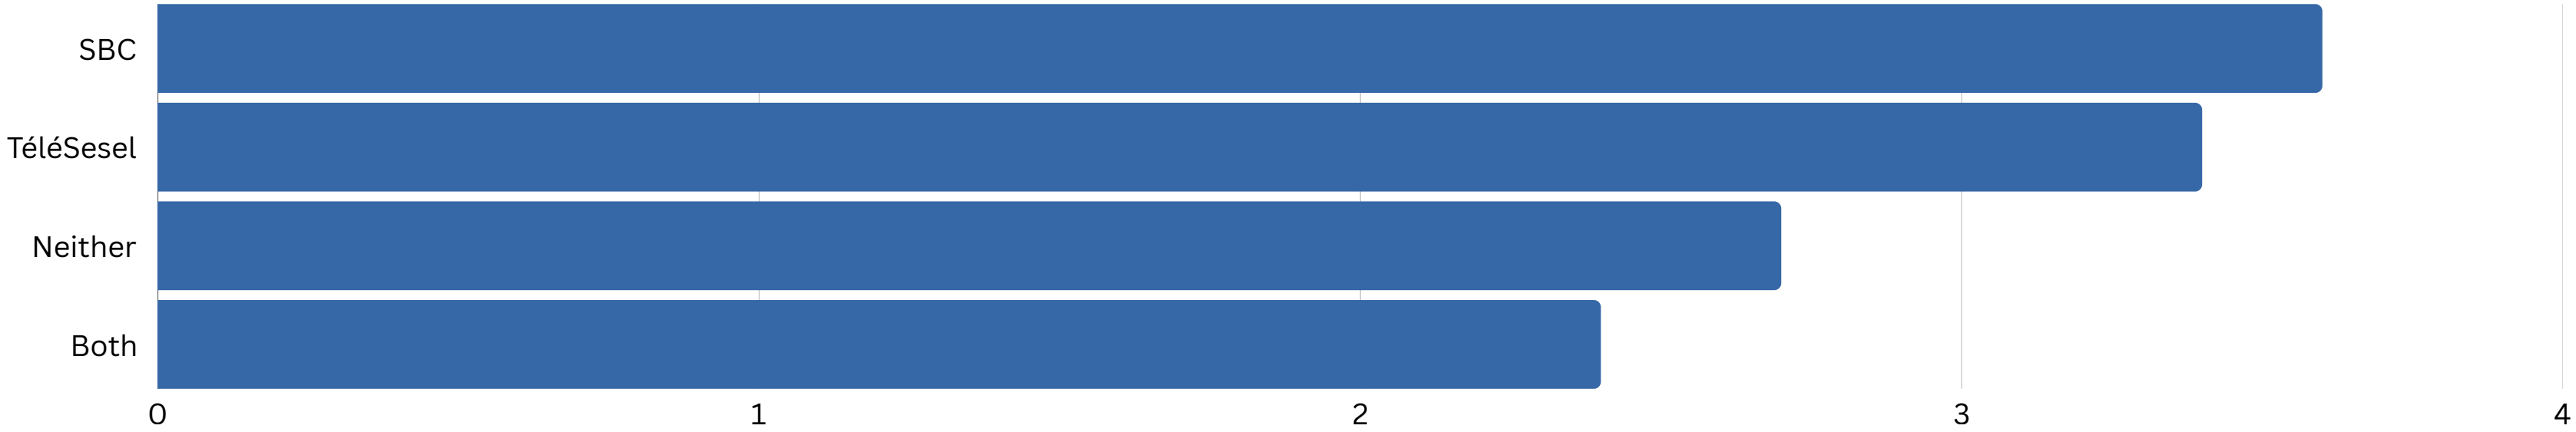

7. Which is your favourite Local TV Service? List in order of preference.

Option	Rank1	Rank2	Rank3	Rank4	Total	Score	Avg rank
SBC	433	205	9	4	651	3.64	1.36
TéléSesel	291	249	21	7	568	3.45	1.55
Neither	81	13	89	22	205	2.75	2.25
Both	98	5	18	109	230	2.4	2.6