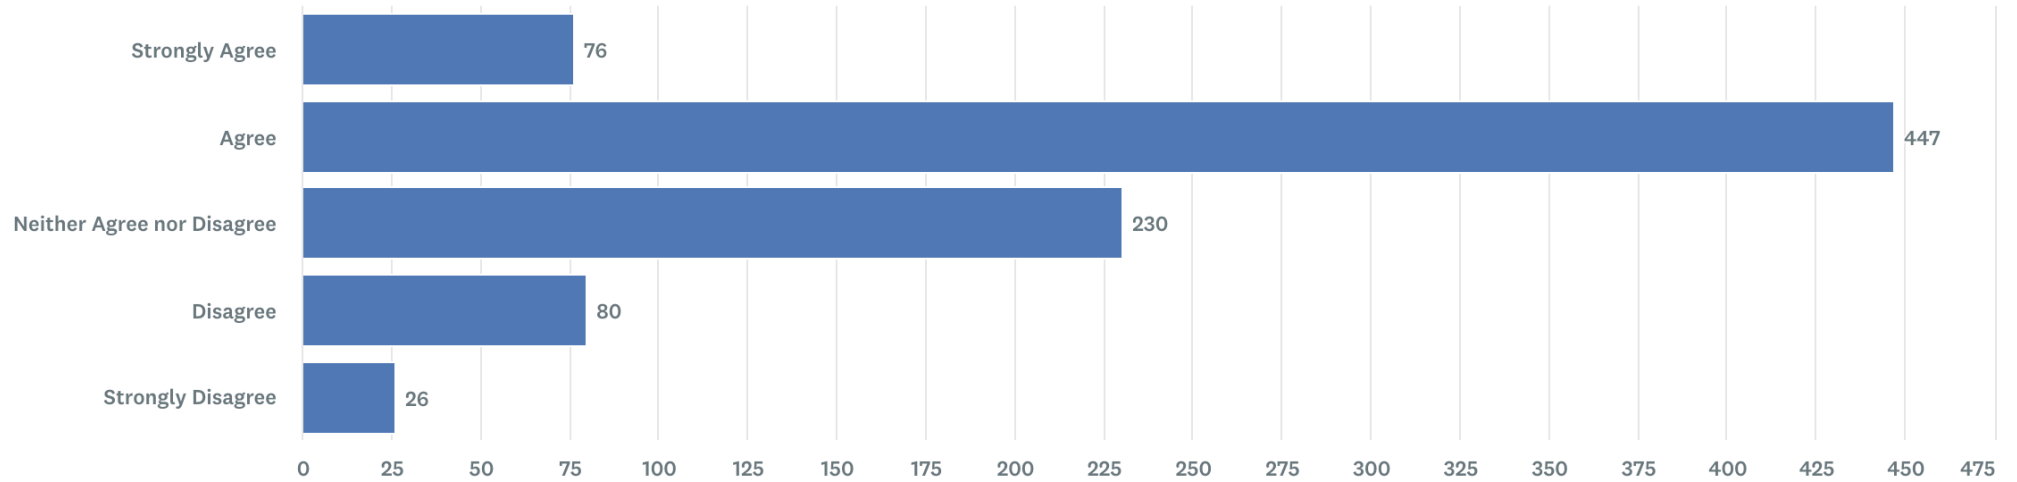

28a. SBC is delivering on its mandate to educate the Seychellois public

Answer Choices	Percentage	Responses
● Strongly Agree	8.85%	76
● Agree	52.04%	447
● Neither Agree nor Disagree	26.78%	230
● Disagree	9.31%	80
● Strongly Disagree	3.03%	26
Total		859