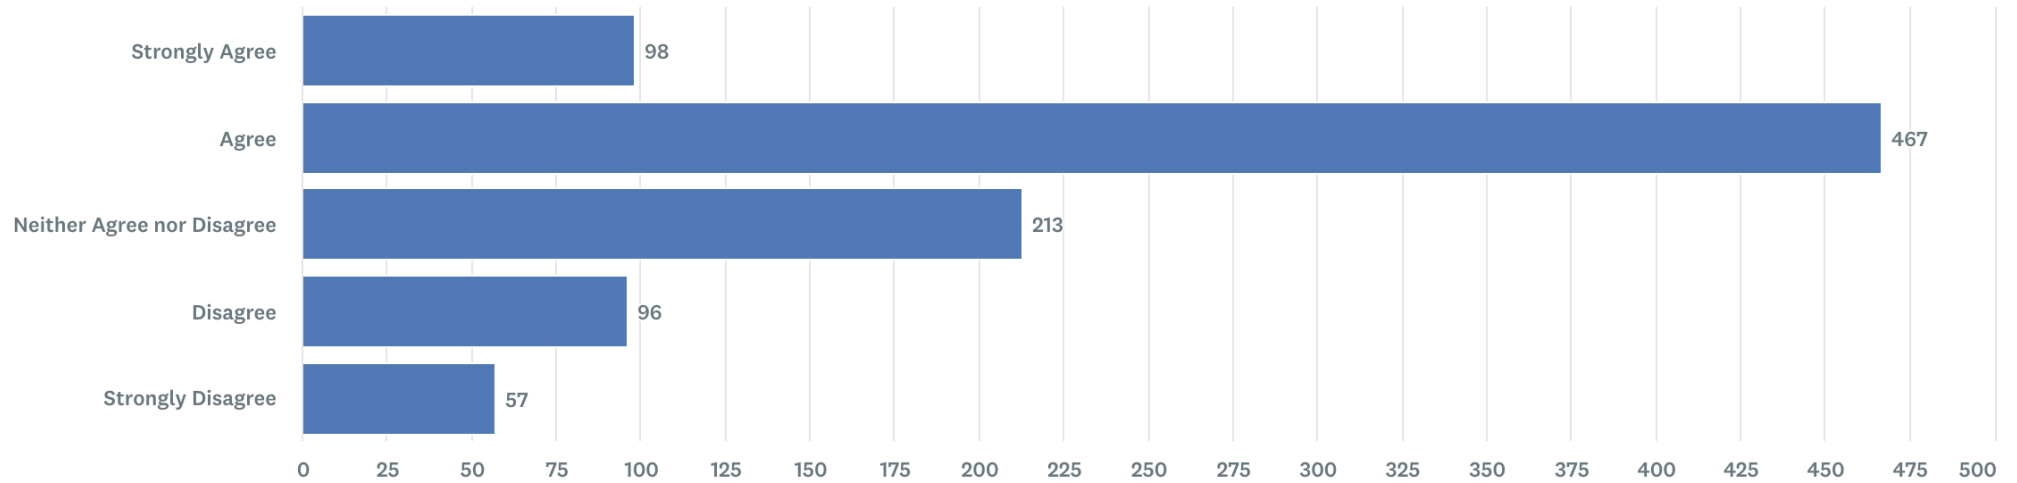

5b. I believe that the Local programmes shown on SBC TV are good and interesting to watch

Answer Choices	Percentage	Responses
☐ Strongly Agree	10.53%	98
☐ Agree	50.16%	467
☐ Neither Agree nor Disagree	22.88%	213
☐ Disagree	10.31%	96
☐ Strongly Disagree	6.12%	57
Total		931