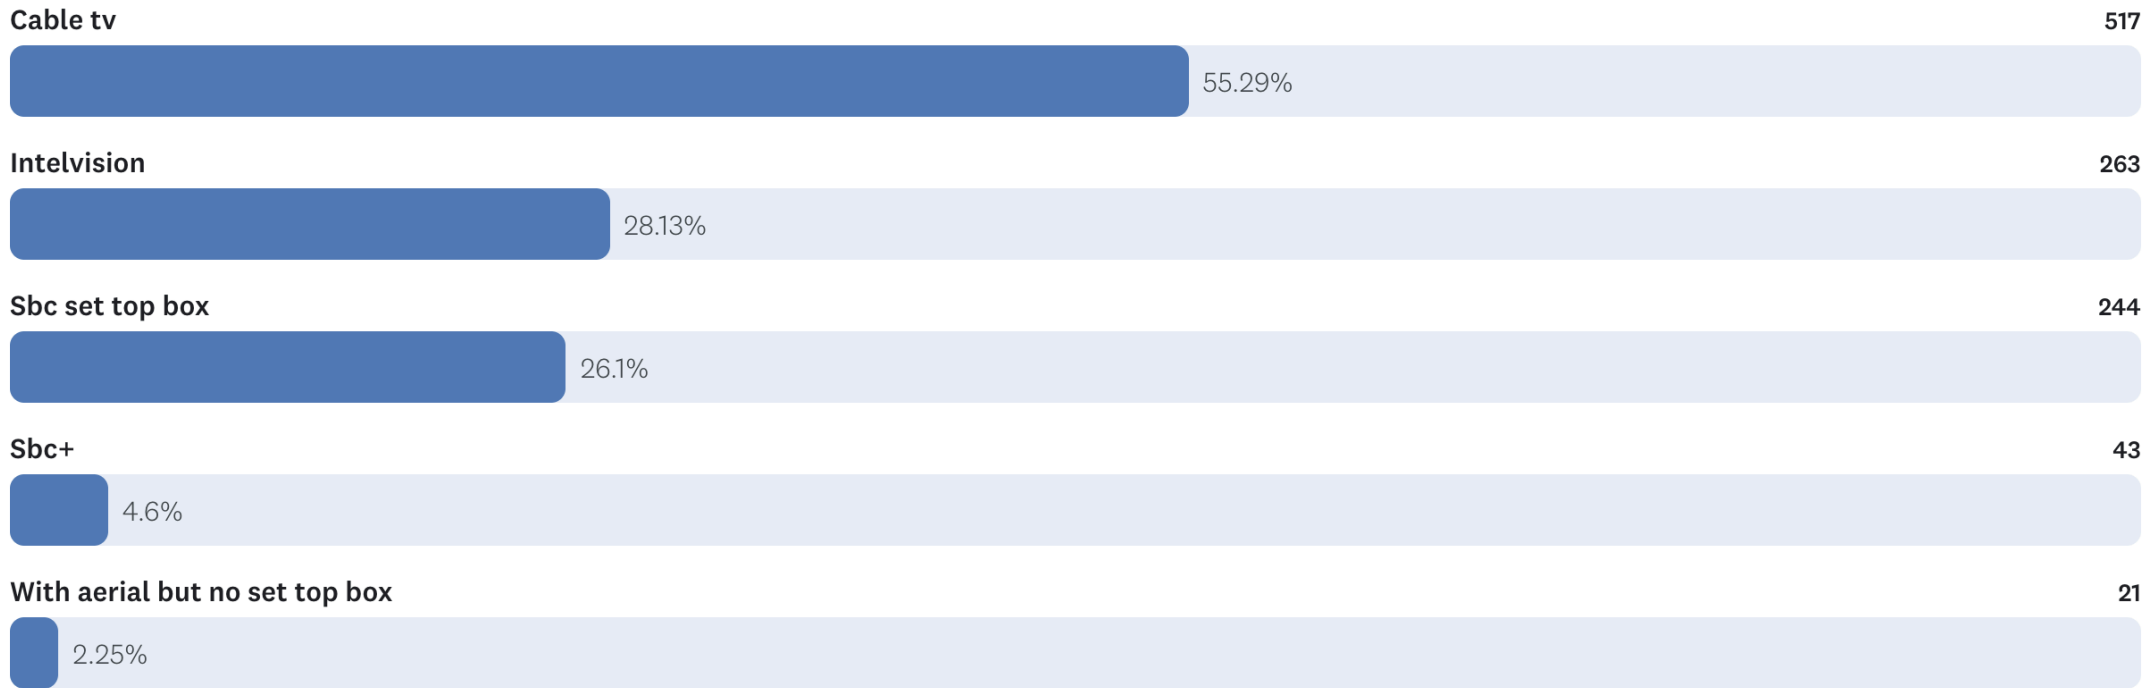

1. I watch SBC TV via (tick all applicable)

Answer count

2. The SBC DTT reception, (via aerial or set top box) in my home is

Answer count

3. I prefer to watch (time)SBC1 from

Answer count

4. I prefer to watch (time)SBC2 from