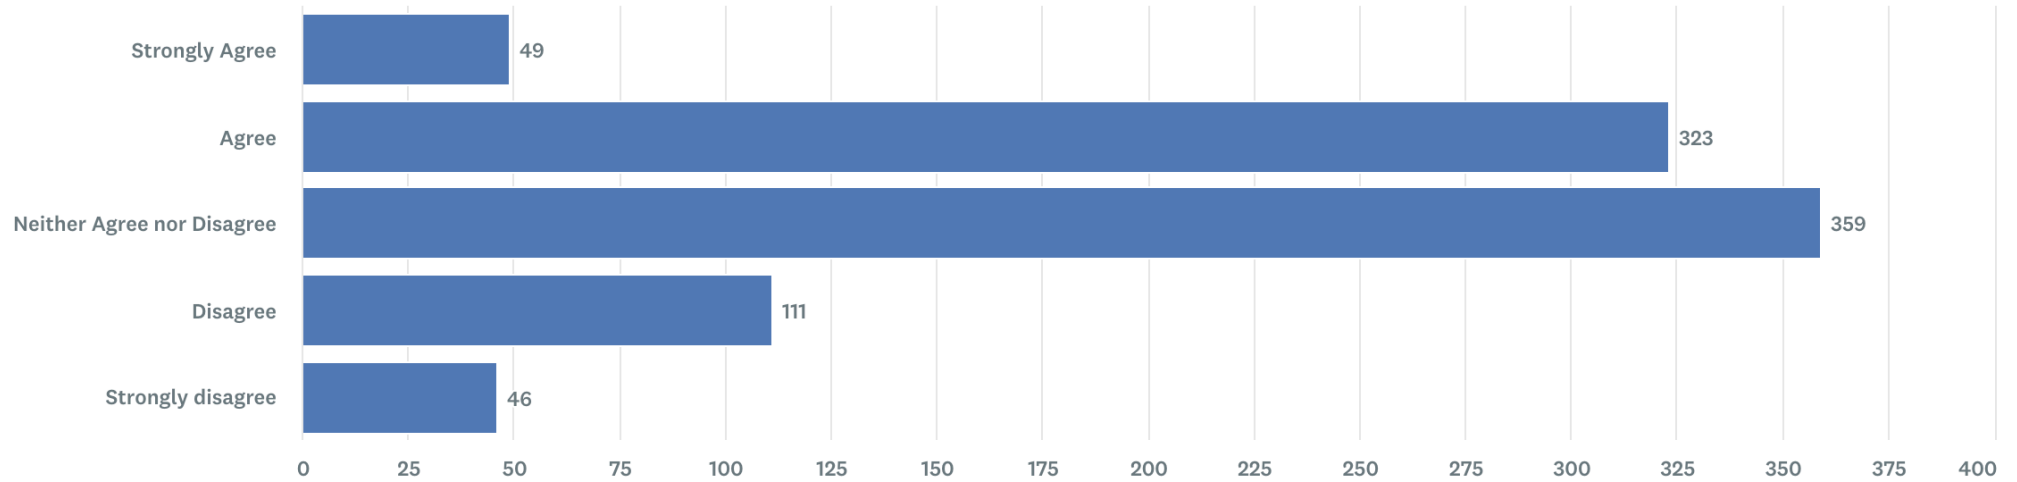

12f. SBC broadcasts enough local Current Affairs Programmes

Answer Choices	Percentage	Responses
● Strongly Agree	5.52%	49
● Agree	36.37%	323
● Neither Agree nor Disagree	40.43%	359
● Disagree	12.5%	111
● Strongly disagree	5.18%	46
Total		888