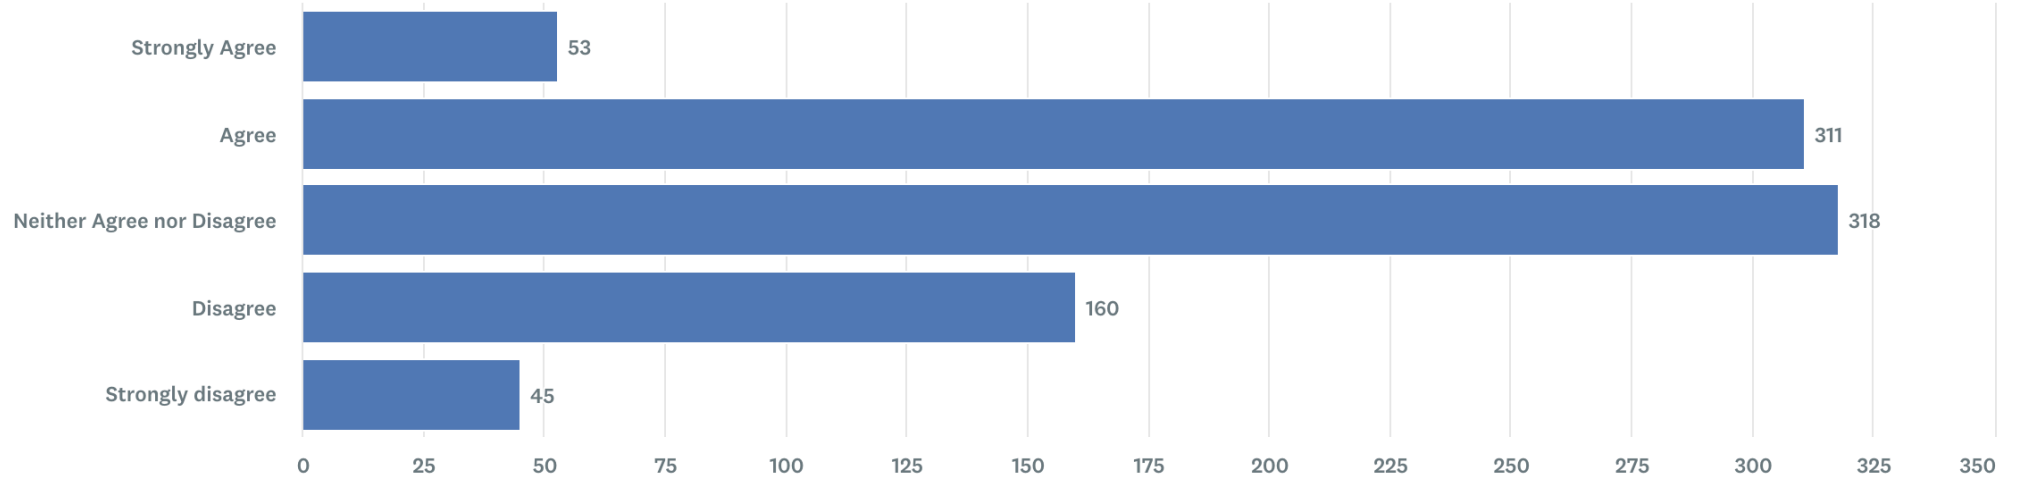

12h. SBC provides Timely information and reports on national events

Answer Choices	Percentage	Responses
● Strongly Agree	5.98%	53
● Agree	35.06%	311
● Neither Agree nor Disagree	35.85%	318
● Disagree	18.04%	160
● Strongly disagree	5.07%	45
Total		887