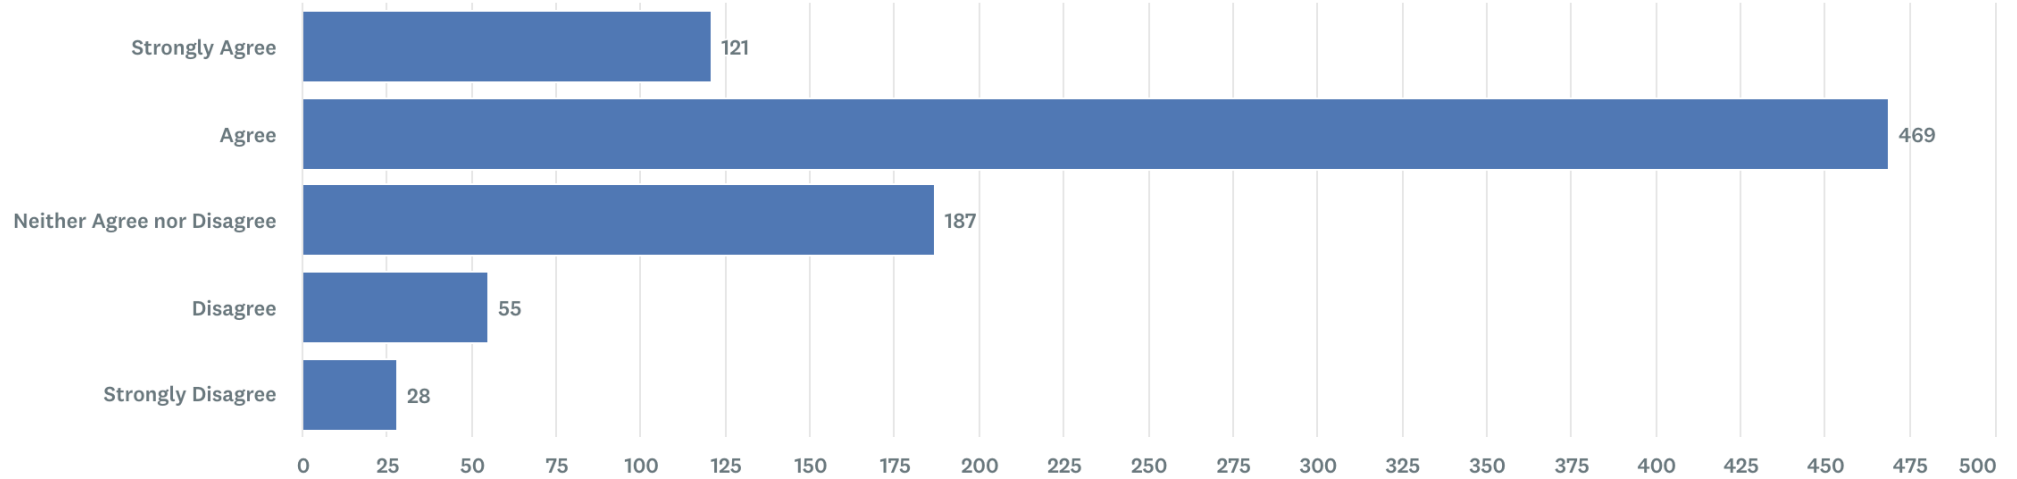

28c. SBC is delivering on its mandate to entertain the Seychellois public

Answer Choices	Percentage	Responses
● Strongly Agree	14.07%	121
● Agree	54.53%	469
● Neither Agree nor Disagree	21.74%	187
● Disagree	6.4%	55
● Strongly Disagree	3.26%	28
Total		860