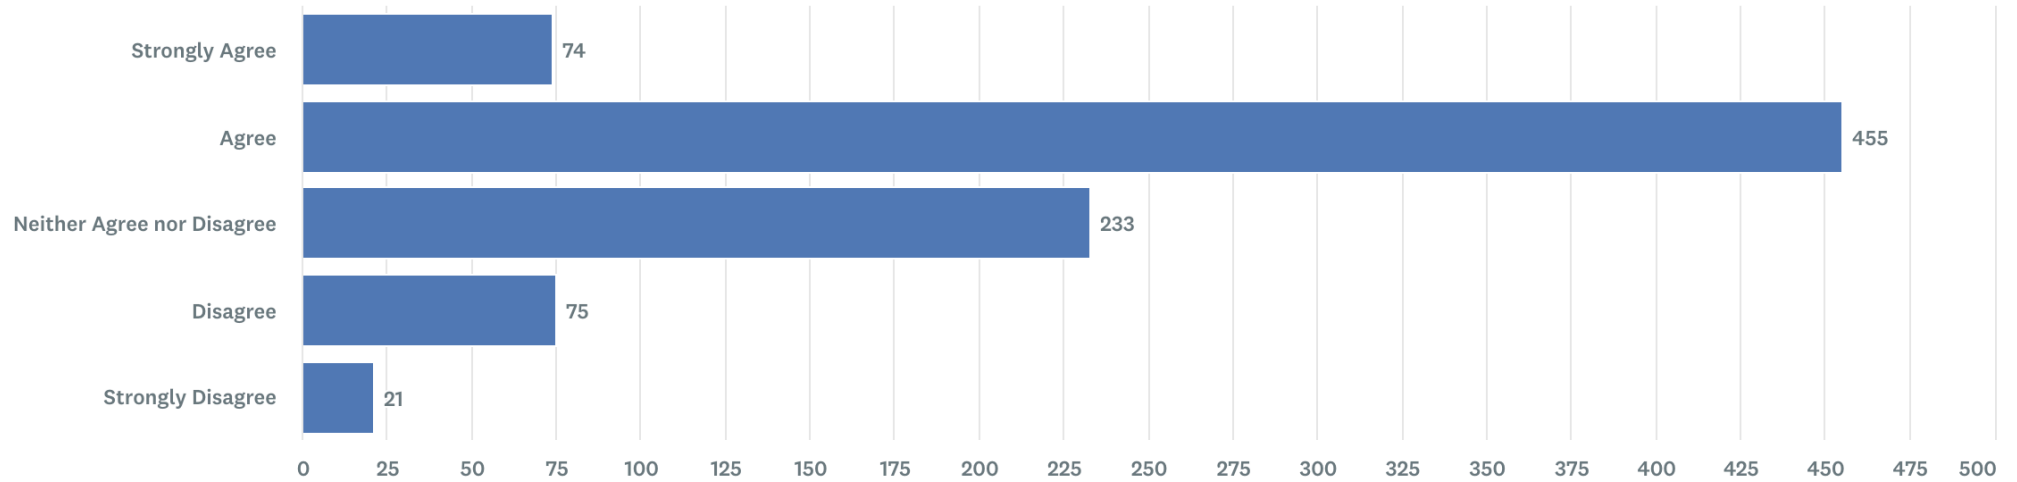

28b. SBC is delivering on its mandate to inform the Seychellois public

Answer Choices	Percentage	Responses
● Strongly Agree	8.62%	74
● Agree	53.03%	455
● Neither Agree nor Disagree	27.16%	233
● Disagree	8.74%	75
● Strongly Disagree	2.45%	21
Total		858