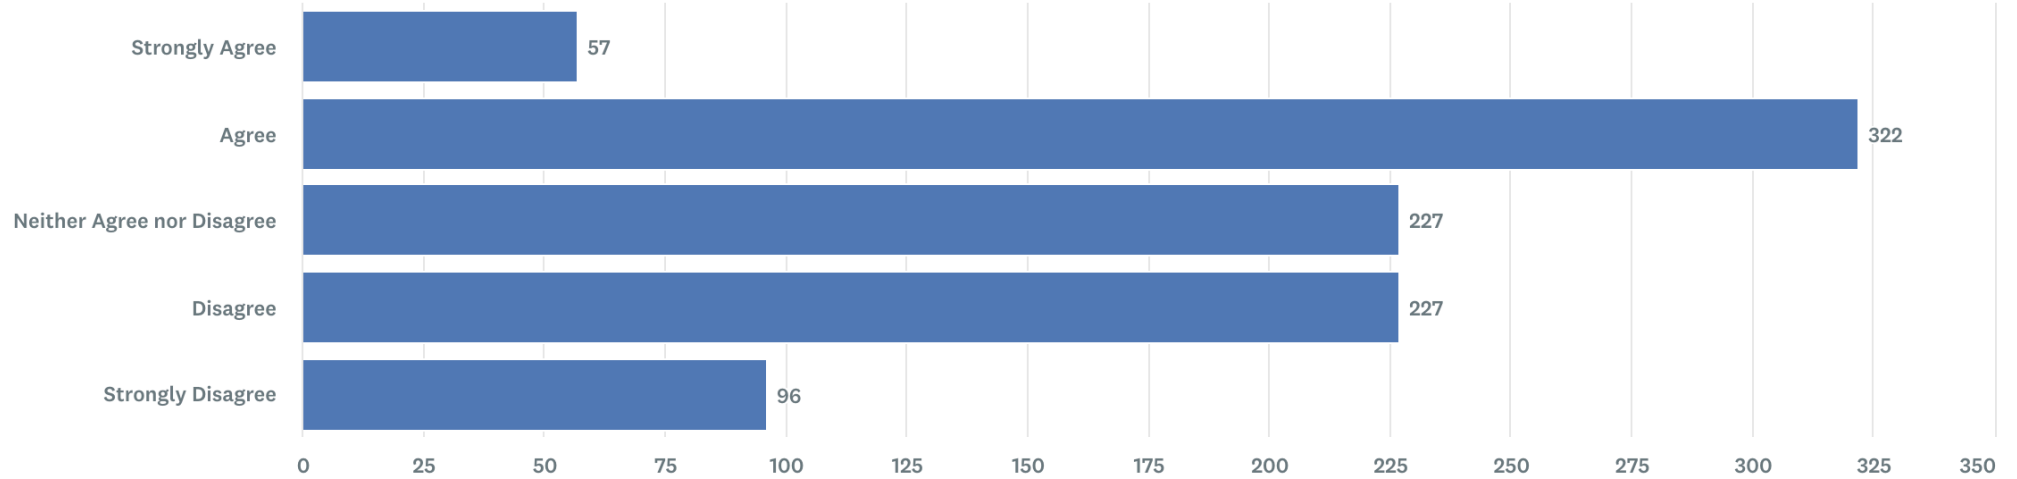

5a. I believe that SBC TV broadcasts enough Local Programmes

Answer Choices	Percentage	Responses
☐ Strongly Agree	6.14%	57
☐ Agree	34.66%	322
☐ Neither Agree nor Disagree	24.43%	227
☐ Disagree	24.43%	227
☐ Strongly Disagree	10.33%	96
Total		929