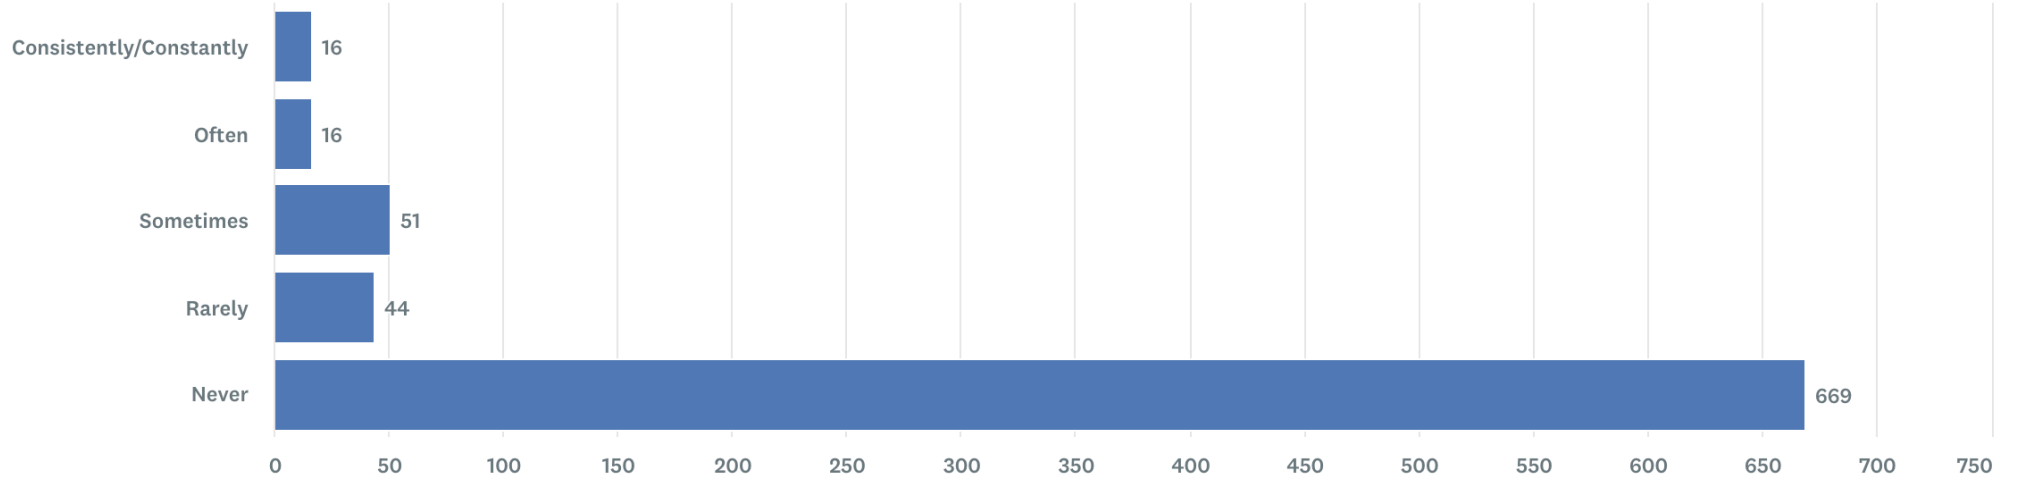

25e. I subscribe to SBC's 'Leko' (audio-on-demand service)

Answer Choices	Percentage	Responses
● Consistently/Constantly	2.01%	16
● Often	2.01%	16
● Sometimes	6.41%	51
● Rarely	5.53%	44
● Never	84.05%	669
Total		796