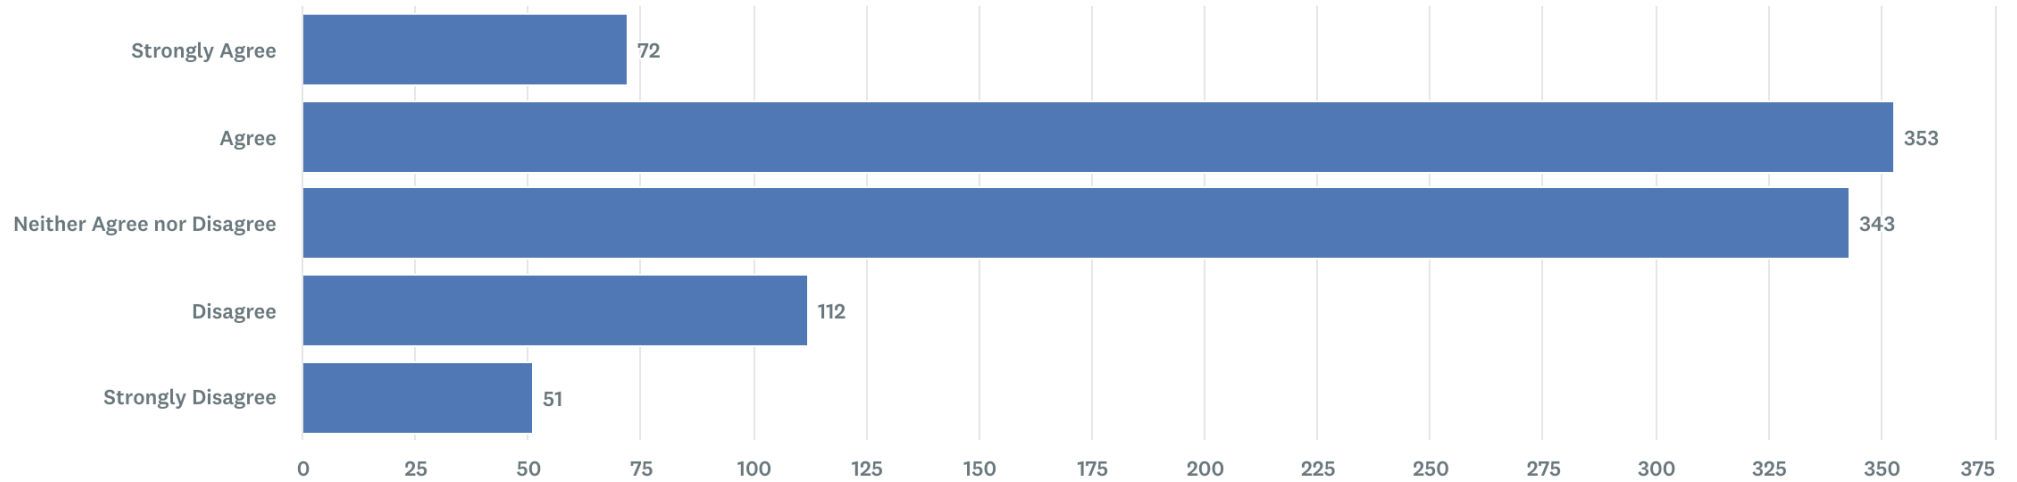

5d. I believe that SBC TV has improved over the past 12 months

Answer Choices	Percentage	Responses
● Strongly Agree	7.73%	72
● Agree	37.92%	353
● Neither Agree nor Disagree	36.84%	343
● Disagree	12.03%	112
● Strongly Disagree	5.48%	51
Total		931