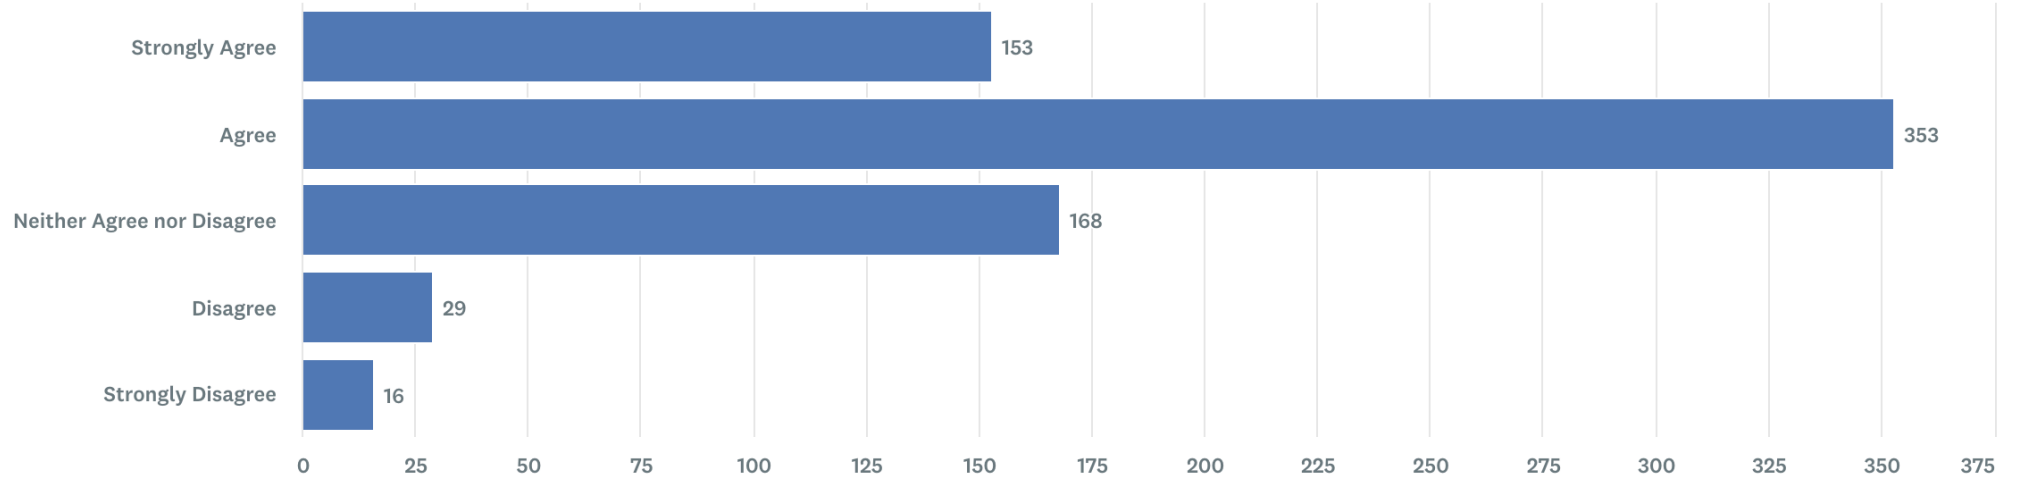

22d. I believe that Paradise FM has improved over the past 12 months

Answer Choices	Percentage	Responses
● Strongly Agree	21.28%	153
● Agree	49.1%	353
● Neither Agree nor Disagree	23.37%	168
● Disagree	4.03%	29
● Strongly Disagree	2.23%	16
Total		719