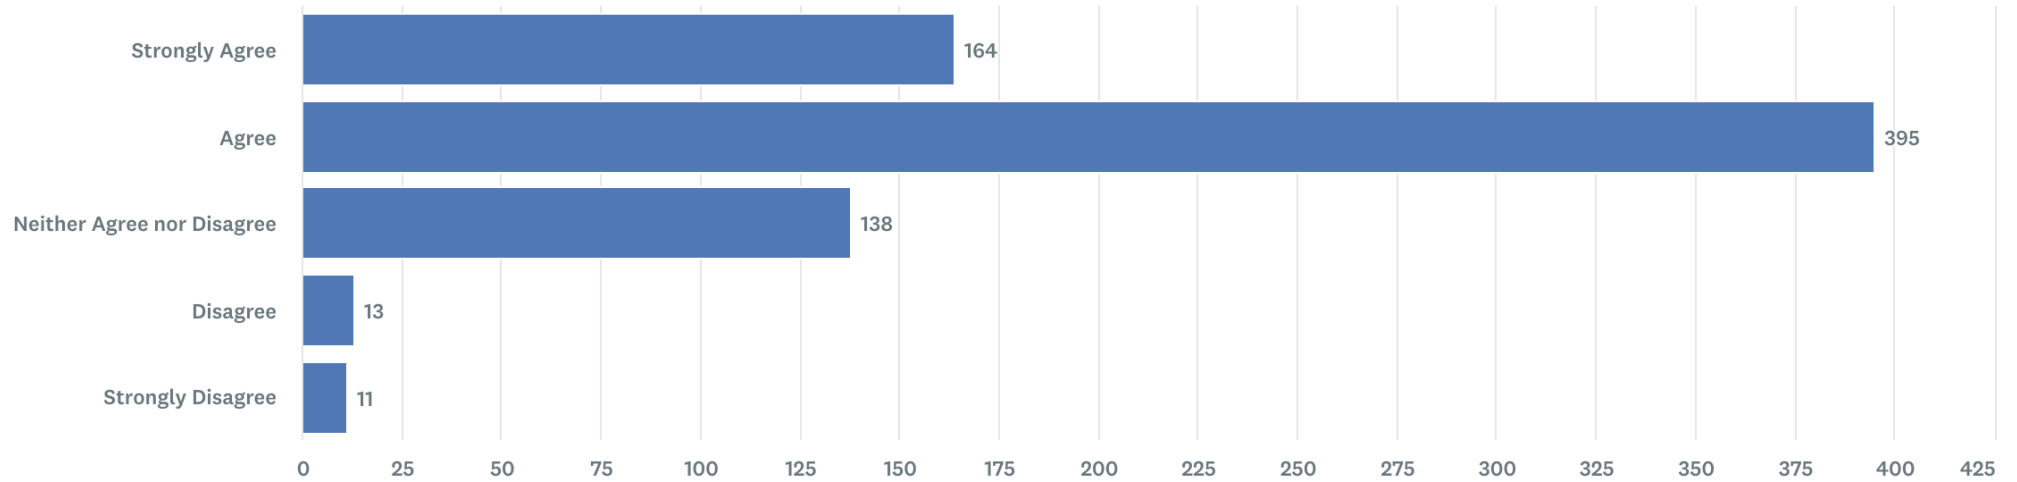

22c. I believe there is balance between local and foreign music on Paradise FM

Answer Choices	Percentage	Responses
☐ Strongly Agree	22.75%	164
☐ Agree	54.79%	395
☐ Neither Agree nor Disagree	19.14%	138
☐ Disagree	1.8%	13
☐ Strongly Disagree	1.53%	11
Total		721