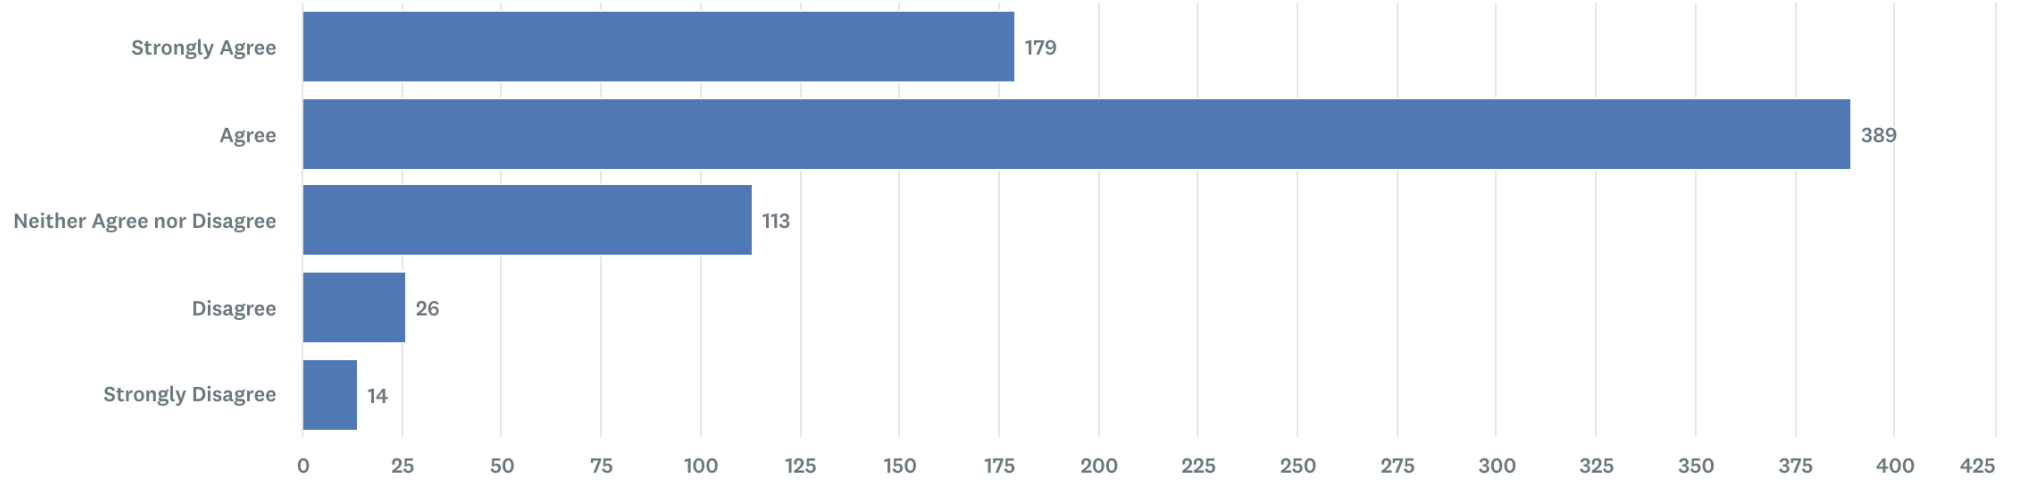

22b. I believe Paradise FM plays a good variety of different genres of music

Answer Choices	Percentage	Responses
● Strongly Agree	24.83%	179
● Agree	53.95%	389
● Neither Agree nor Disagree	15.67%	113
● Disagree	3.61%	26
● Strongly Disagree	1.94%	14
Total		721