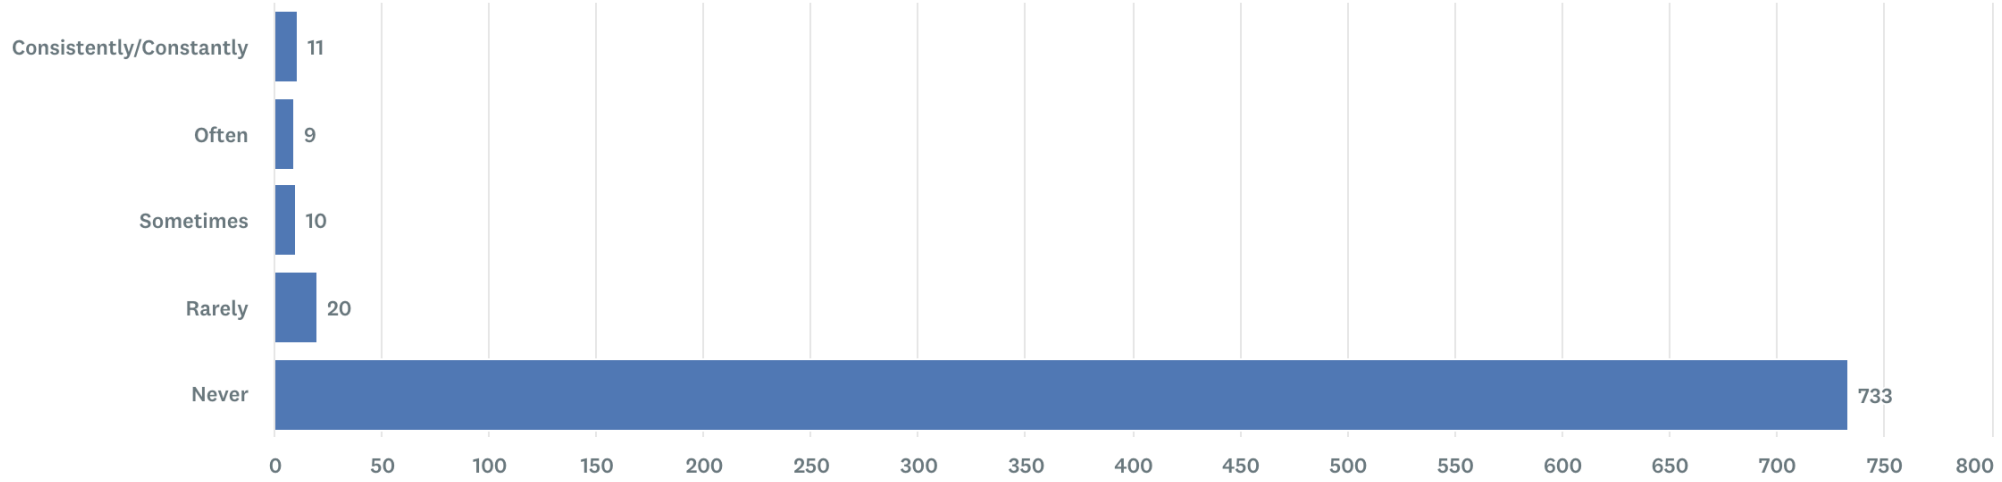

25g. I subscribe to SBC+ VOD/Video on Demand service

Answer Choices	Percentage	Responses
● Consistently/Constantly	1.4%	11
● Often	1.15%	9
● Sometimes	1.28%	10
● Rarely	2.55%	20
● Never	93.61%	733
Total		783