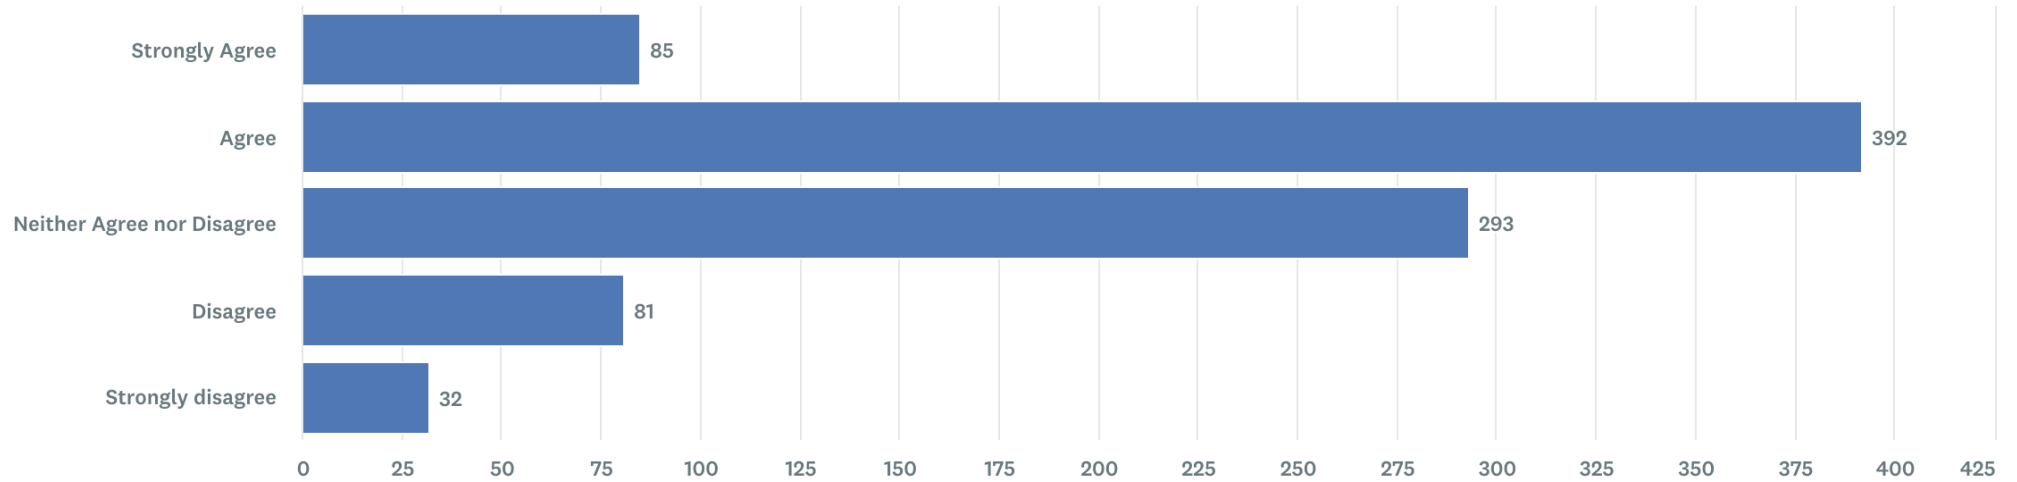

12e. SBC covers enough International news

Answer Choices	Percentage	Responses
● Strongly Agree	9.63%	85
● Agree	44.39%	392
● Neither Agree nor Disagree	33.18%	293
● Disagree	9.17%	81
● Strongly disagree	3.62%	32
Total		883