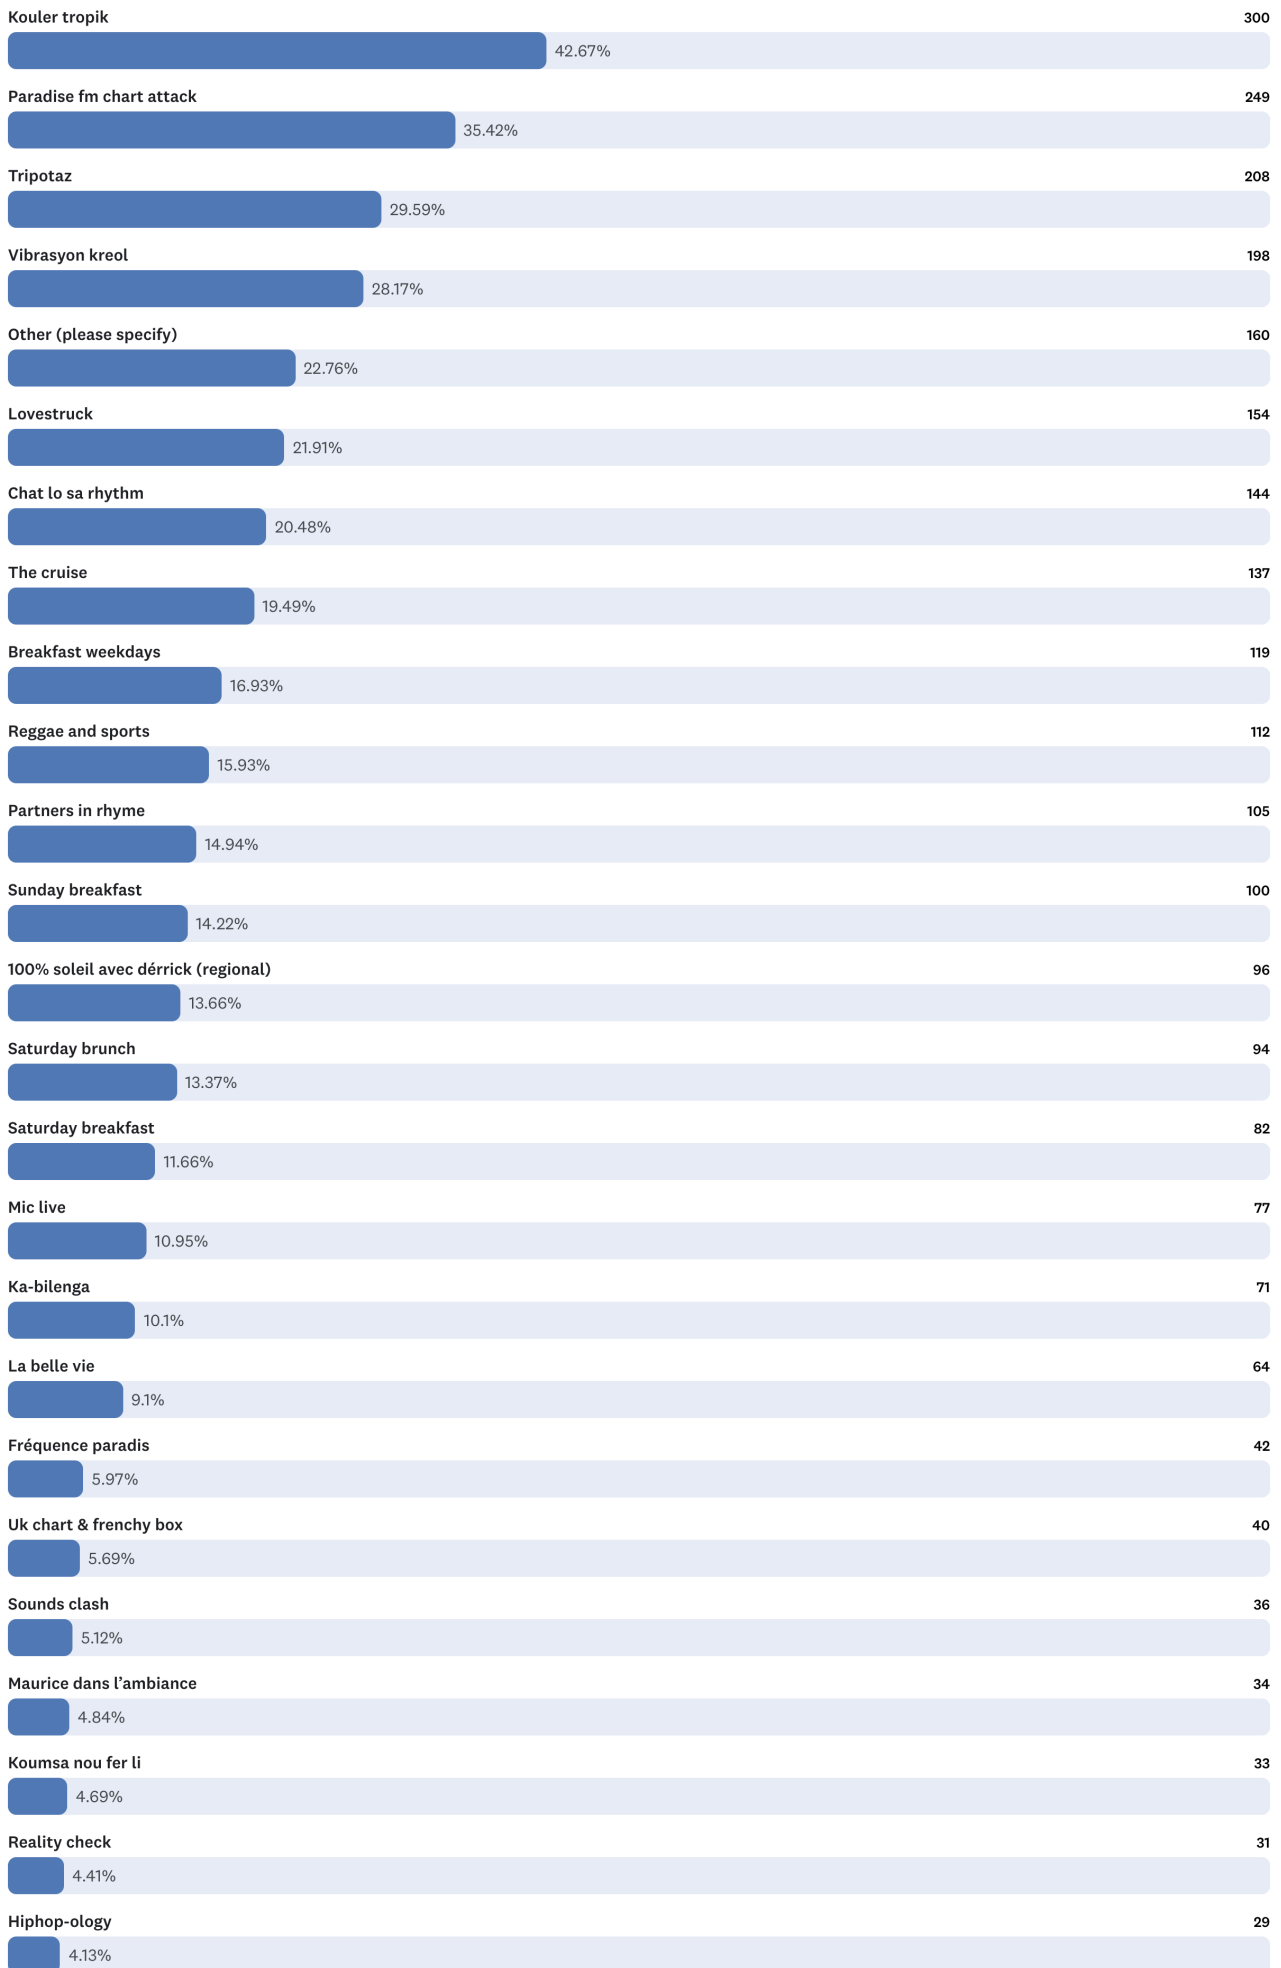

21. What are your 3 favourite programmes on Paradise FM?

Answer count