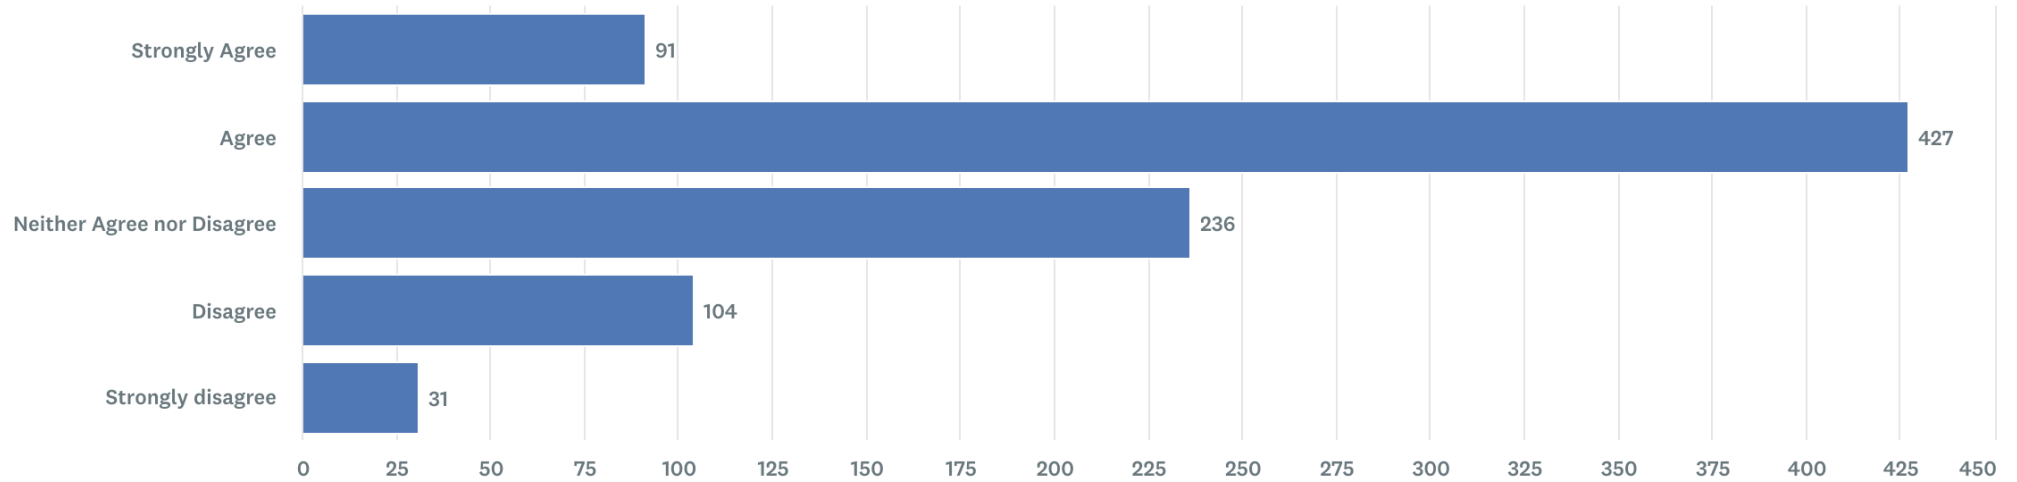

Rarely

66

Never

61

11. I prefer to watch the TV News (Nouvel)

Answer count

12a. SBC News keeps me informed of what is happening in the Country

Answer Choices	Percentage	Responses
<input type="radio"/> Strongly Agree	10.24%	91
<input type="radio"/> Agree	48.03%	427
<input type="radio"/> Neither Agree nor Disagree	26.55%	236
<input type="radio"/> Disagree	11.7%	104
<input type="radio"/> Strongly disagree	3.49%	31
Total		889