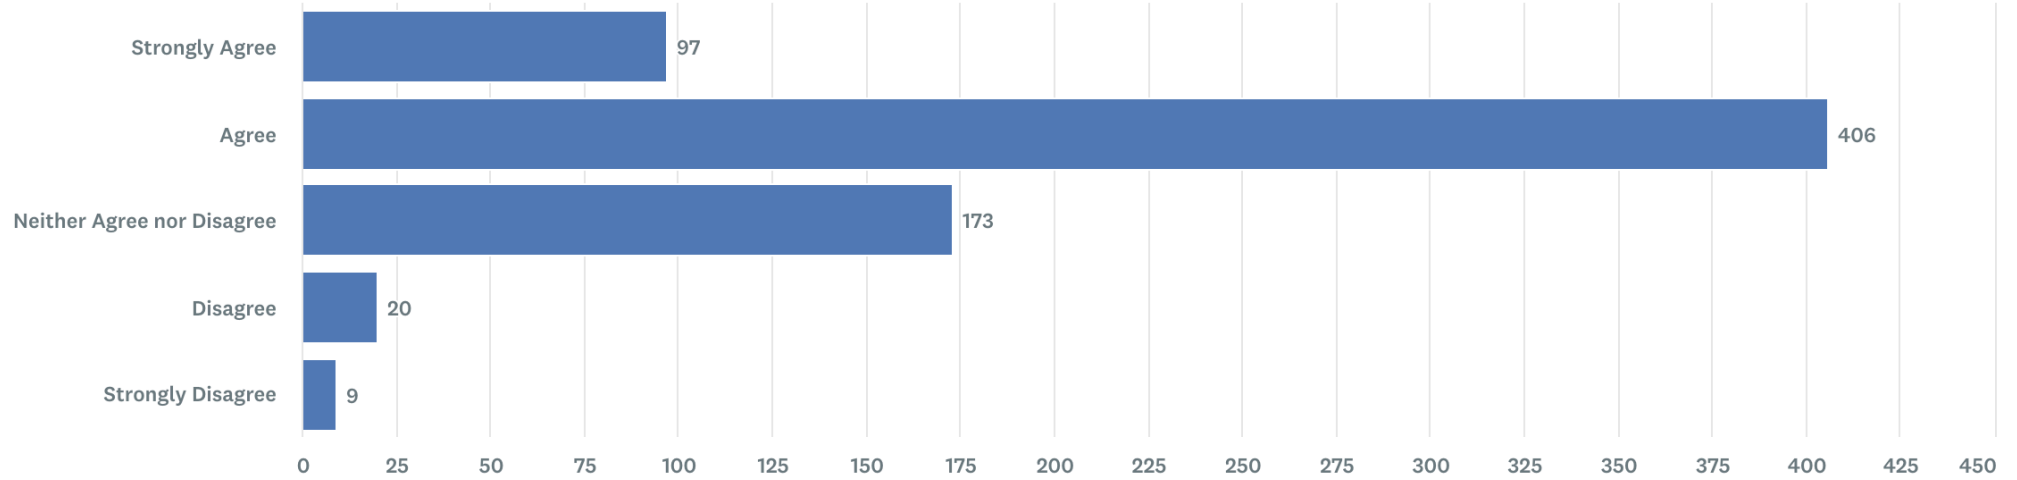

Fm 91.5 (fairyland)

73

15. The Radyo Sesel reception in my home is

Answer count

16. What are your 3 favourite programmes on Radyo Sesel?

Answer count

17a. I believe Radyo Sesel has a good variety of Programmes