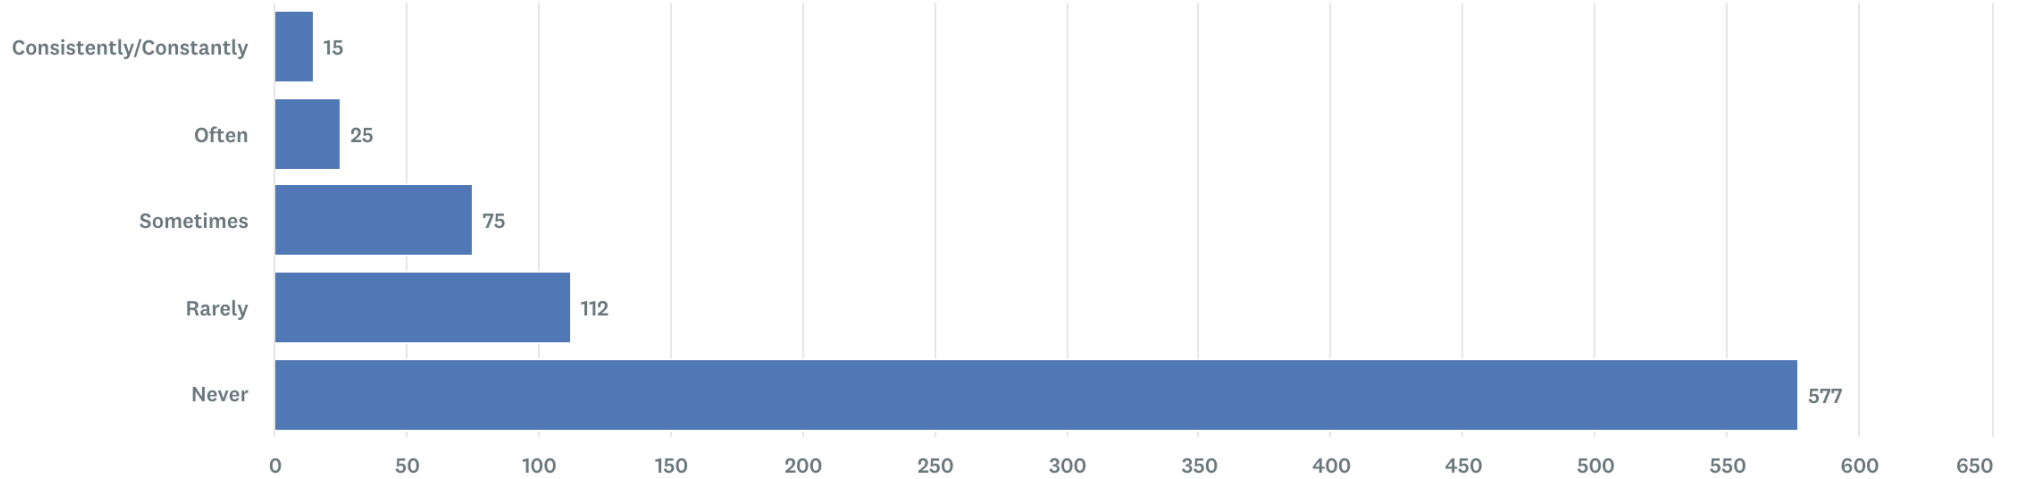

25c. I visit the SBC's website (www.sbc.sc)

Answer Choices	Percentage	Responses
● Consistently/Constantly	1.87%	15
● Often	3.11%	25
● Sometimes	9.33%	75
● Rarely	13.93%	112
● Never	71.77%	577
Total		804