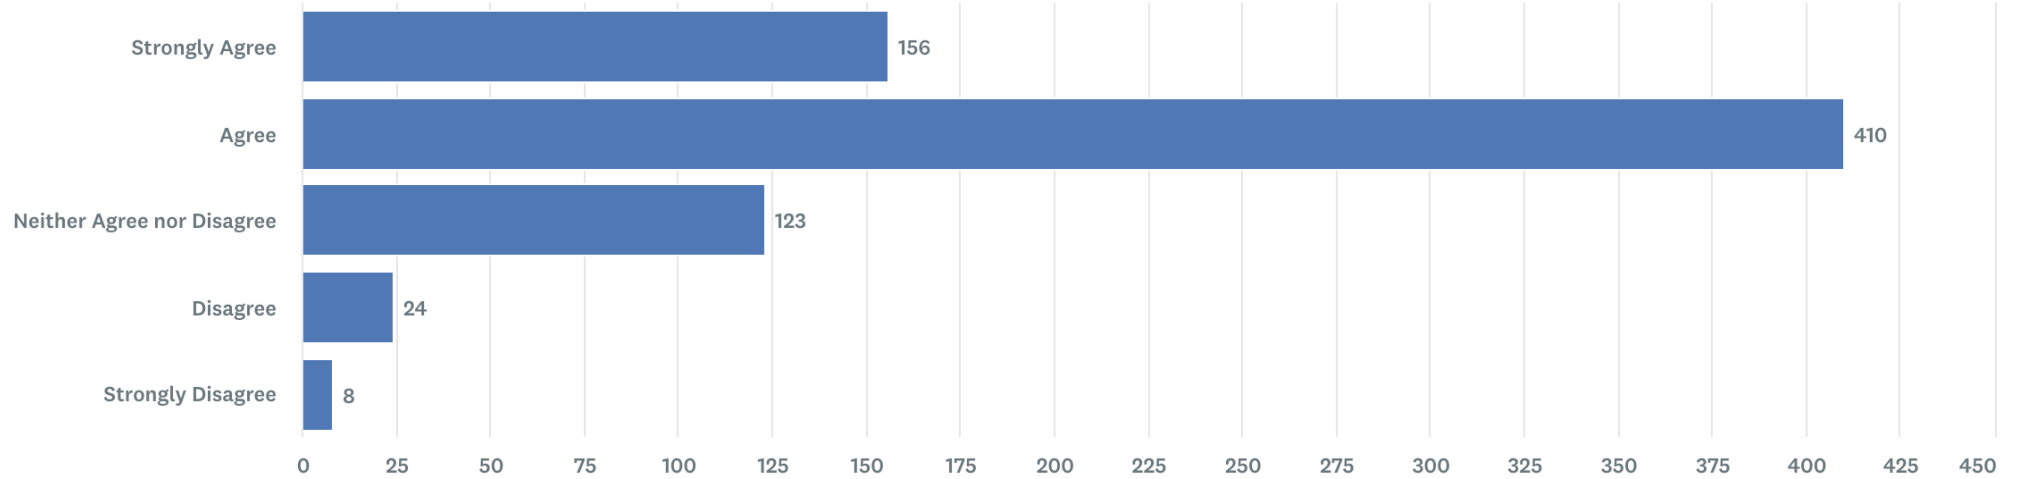

22a. I believe Paradise FM has a good variety of Programmes

Answer Choices	Percentage	Responses
☐ Strongly Agree	21.64%	156
☐ Agree	56.87%	410
☐ Neither Agree nor Disagree	17.06%	123
☐ Disagree	3.33%	24
☐ Strongly Disagree	1.11%	8
Total		721