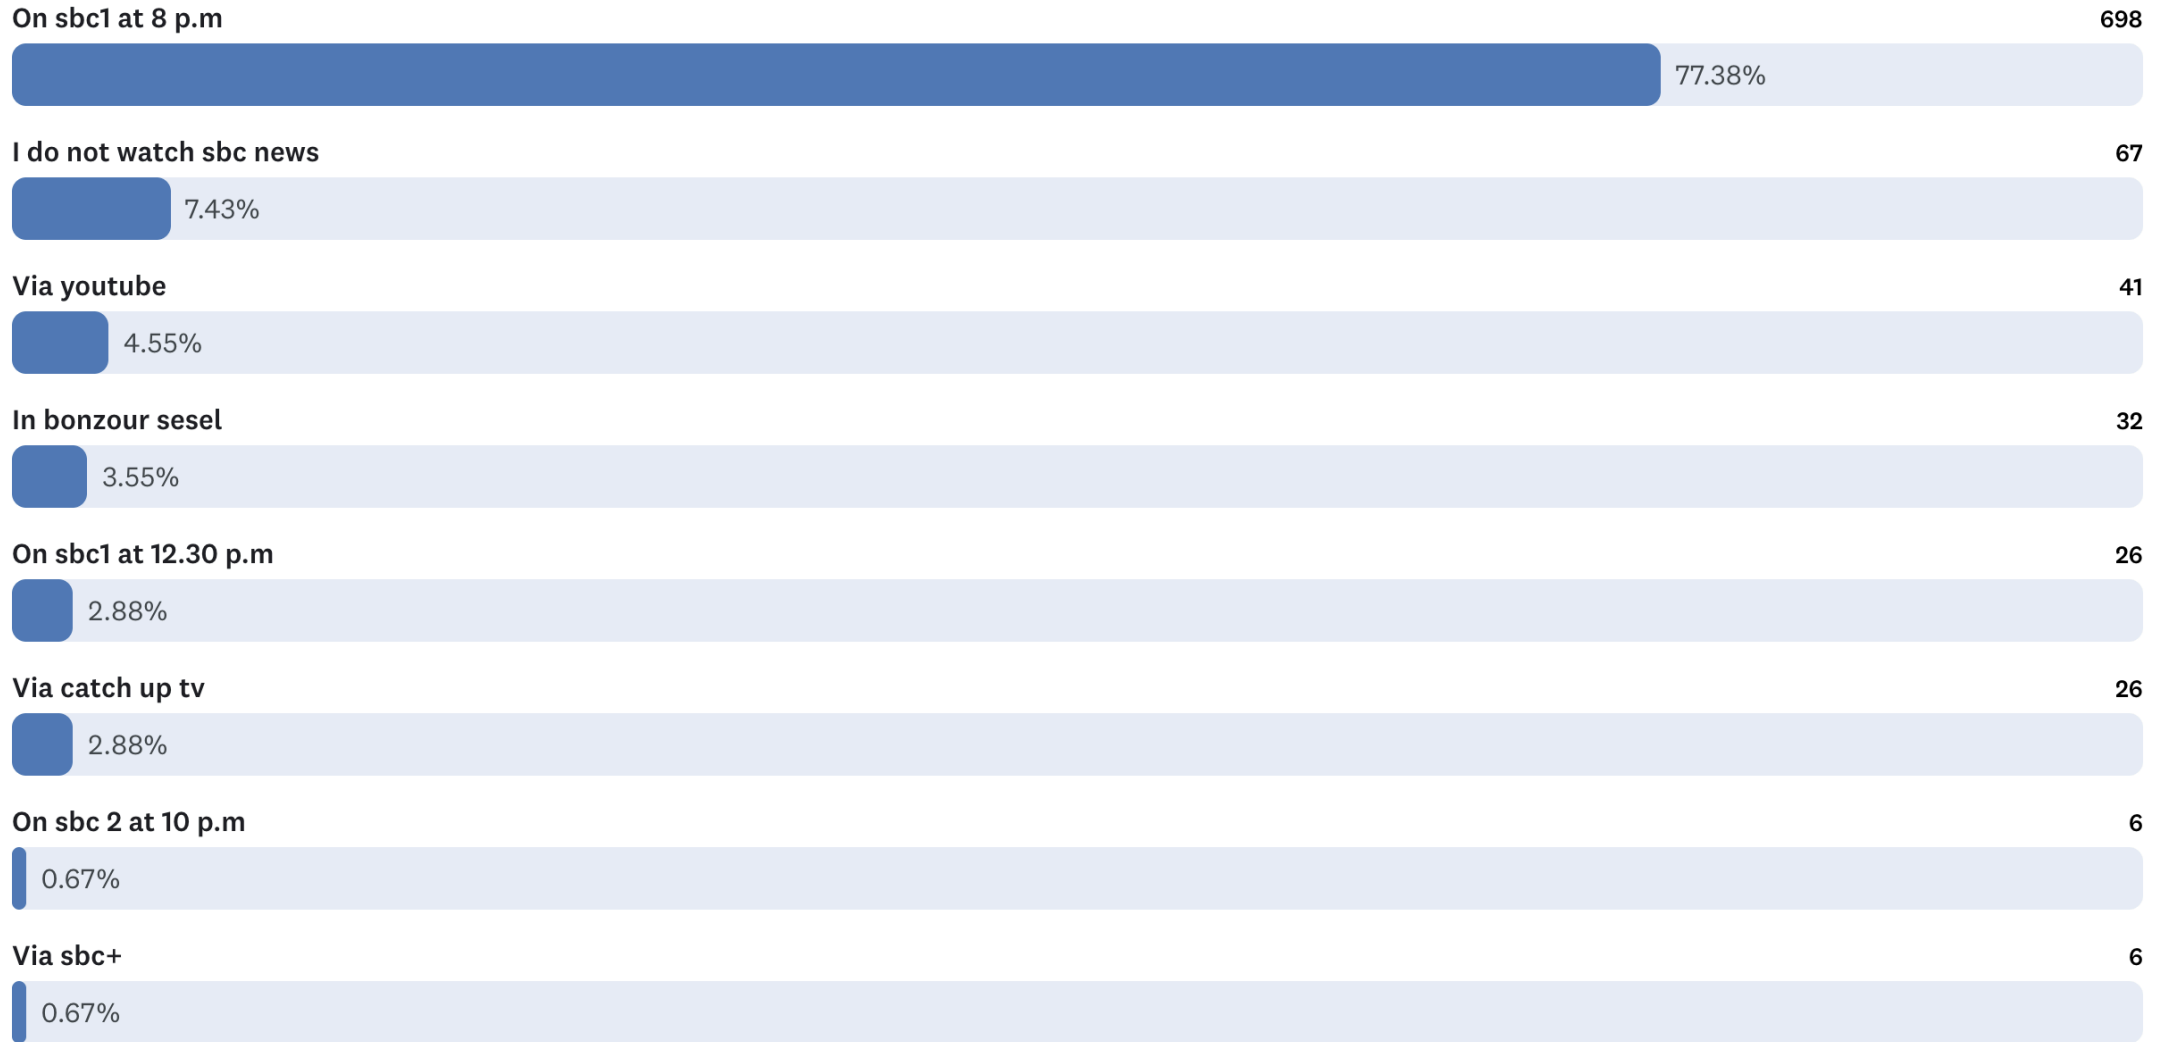

Rarely

66

Never

61

11. I prefer to watch the TV News (Nouvel)

Answer count

12a. SBC News keeps me informed of what is happening in the Country

Answer Choices	Percentage	Responses
<input type="radio"/> Strongly Agree	10.24%	91
<input type="radio"/> Agree	48.03%	427
<input type="radio"/> Neither Agree nor Disagree	26.55%	236
<input type="radio"/> Disagree	11.7%	104
<input type="radio"/> Strongly disagree	3.49%	31
Total		889