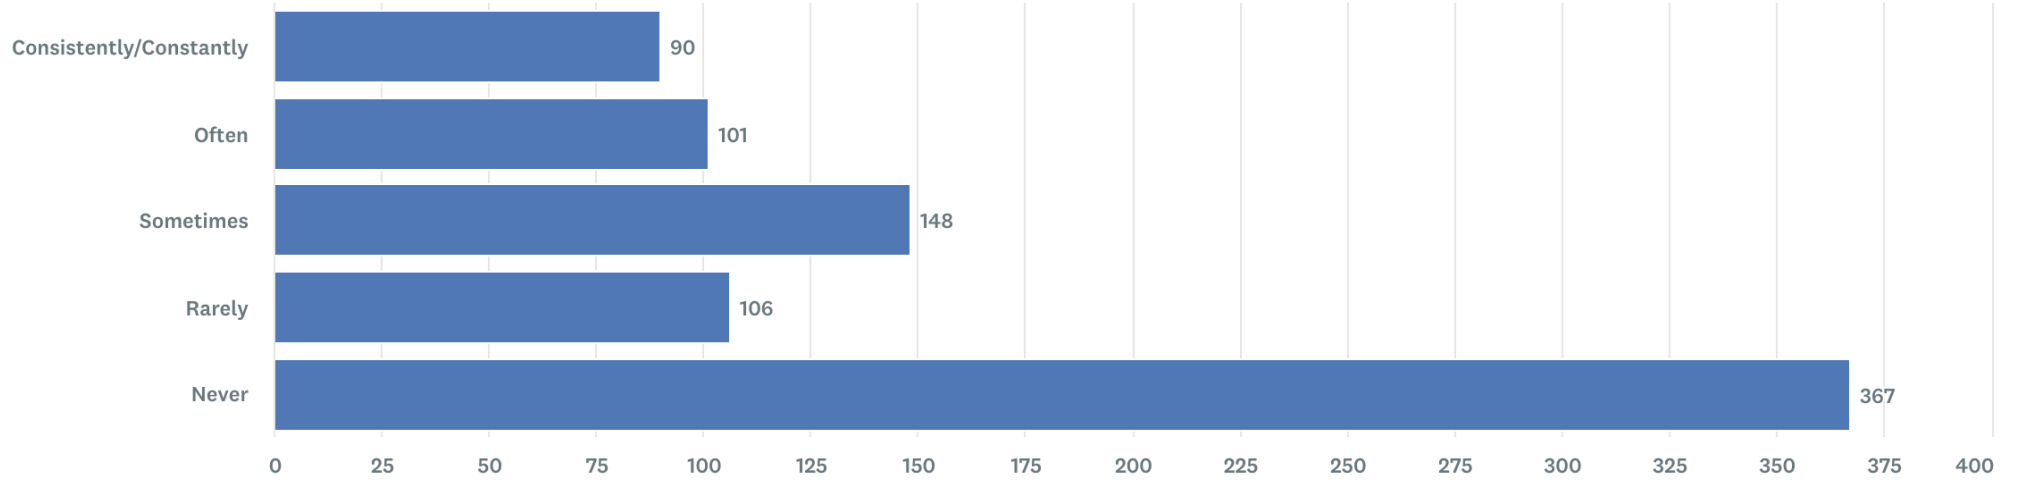

25a. I view SBC's Facebook page

Answer Choices	Percentage	Responses
● Consistently/Constantly	11.08%	90
● Often	12.44%	101
● Sometimes	18.23%	148
● Rarely	13.05%	106
● Never	45.2%	367
Total		812