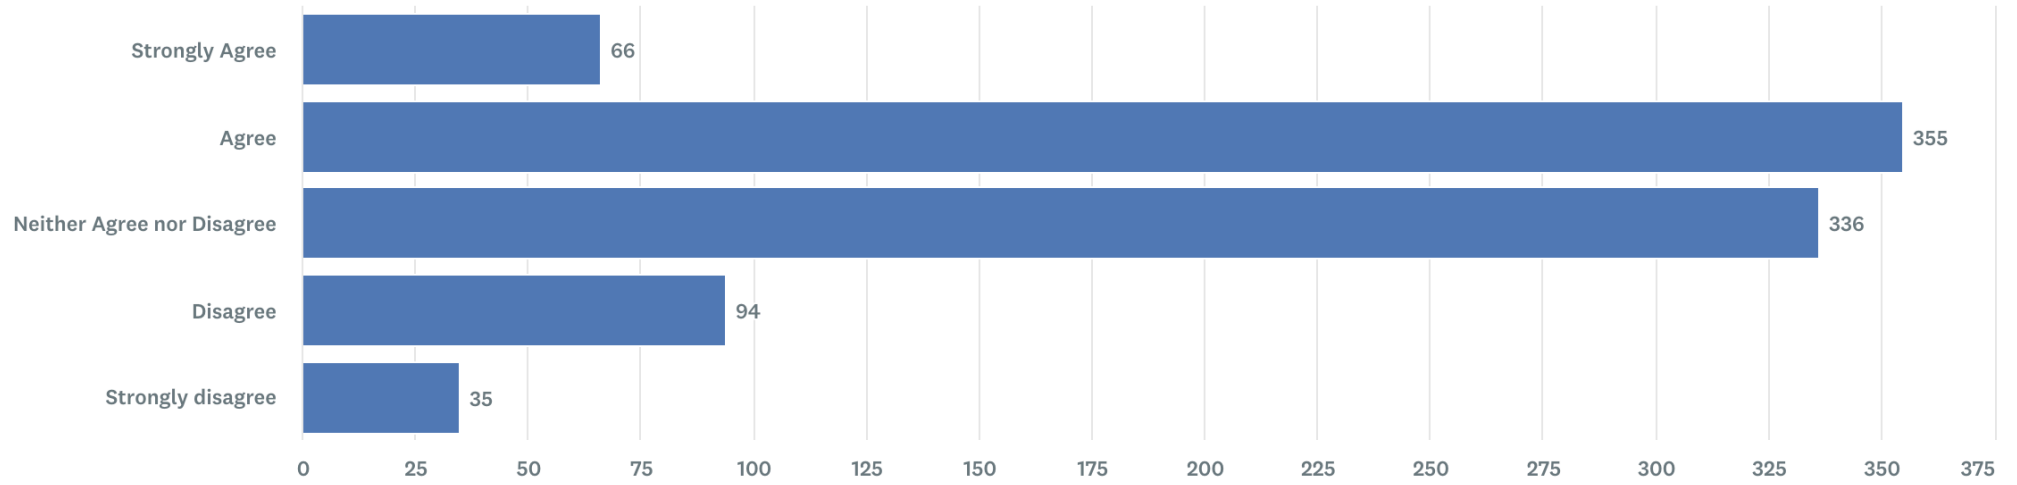

12b. SBC News is Accurate and Factual

Answer Choices	Percentage	Responses
● Strongly Agree	7.45%	66
● Agree	40.07%	355
● Neither Agree nor Disagree	37.92%	336
● Disagree	10.61%	94
● Strongly disagree	3.95%	35
Total		886